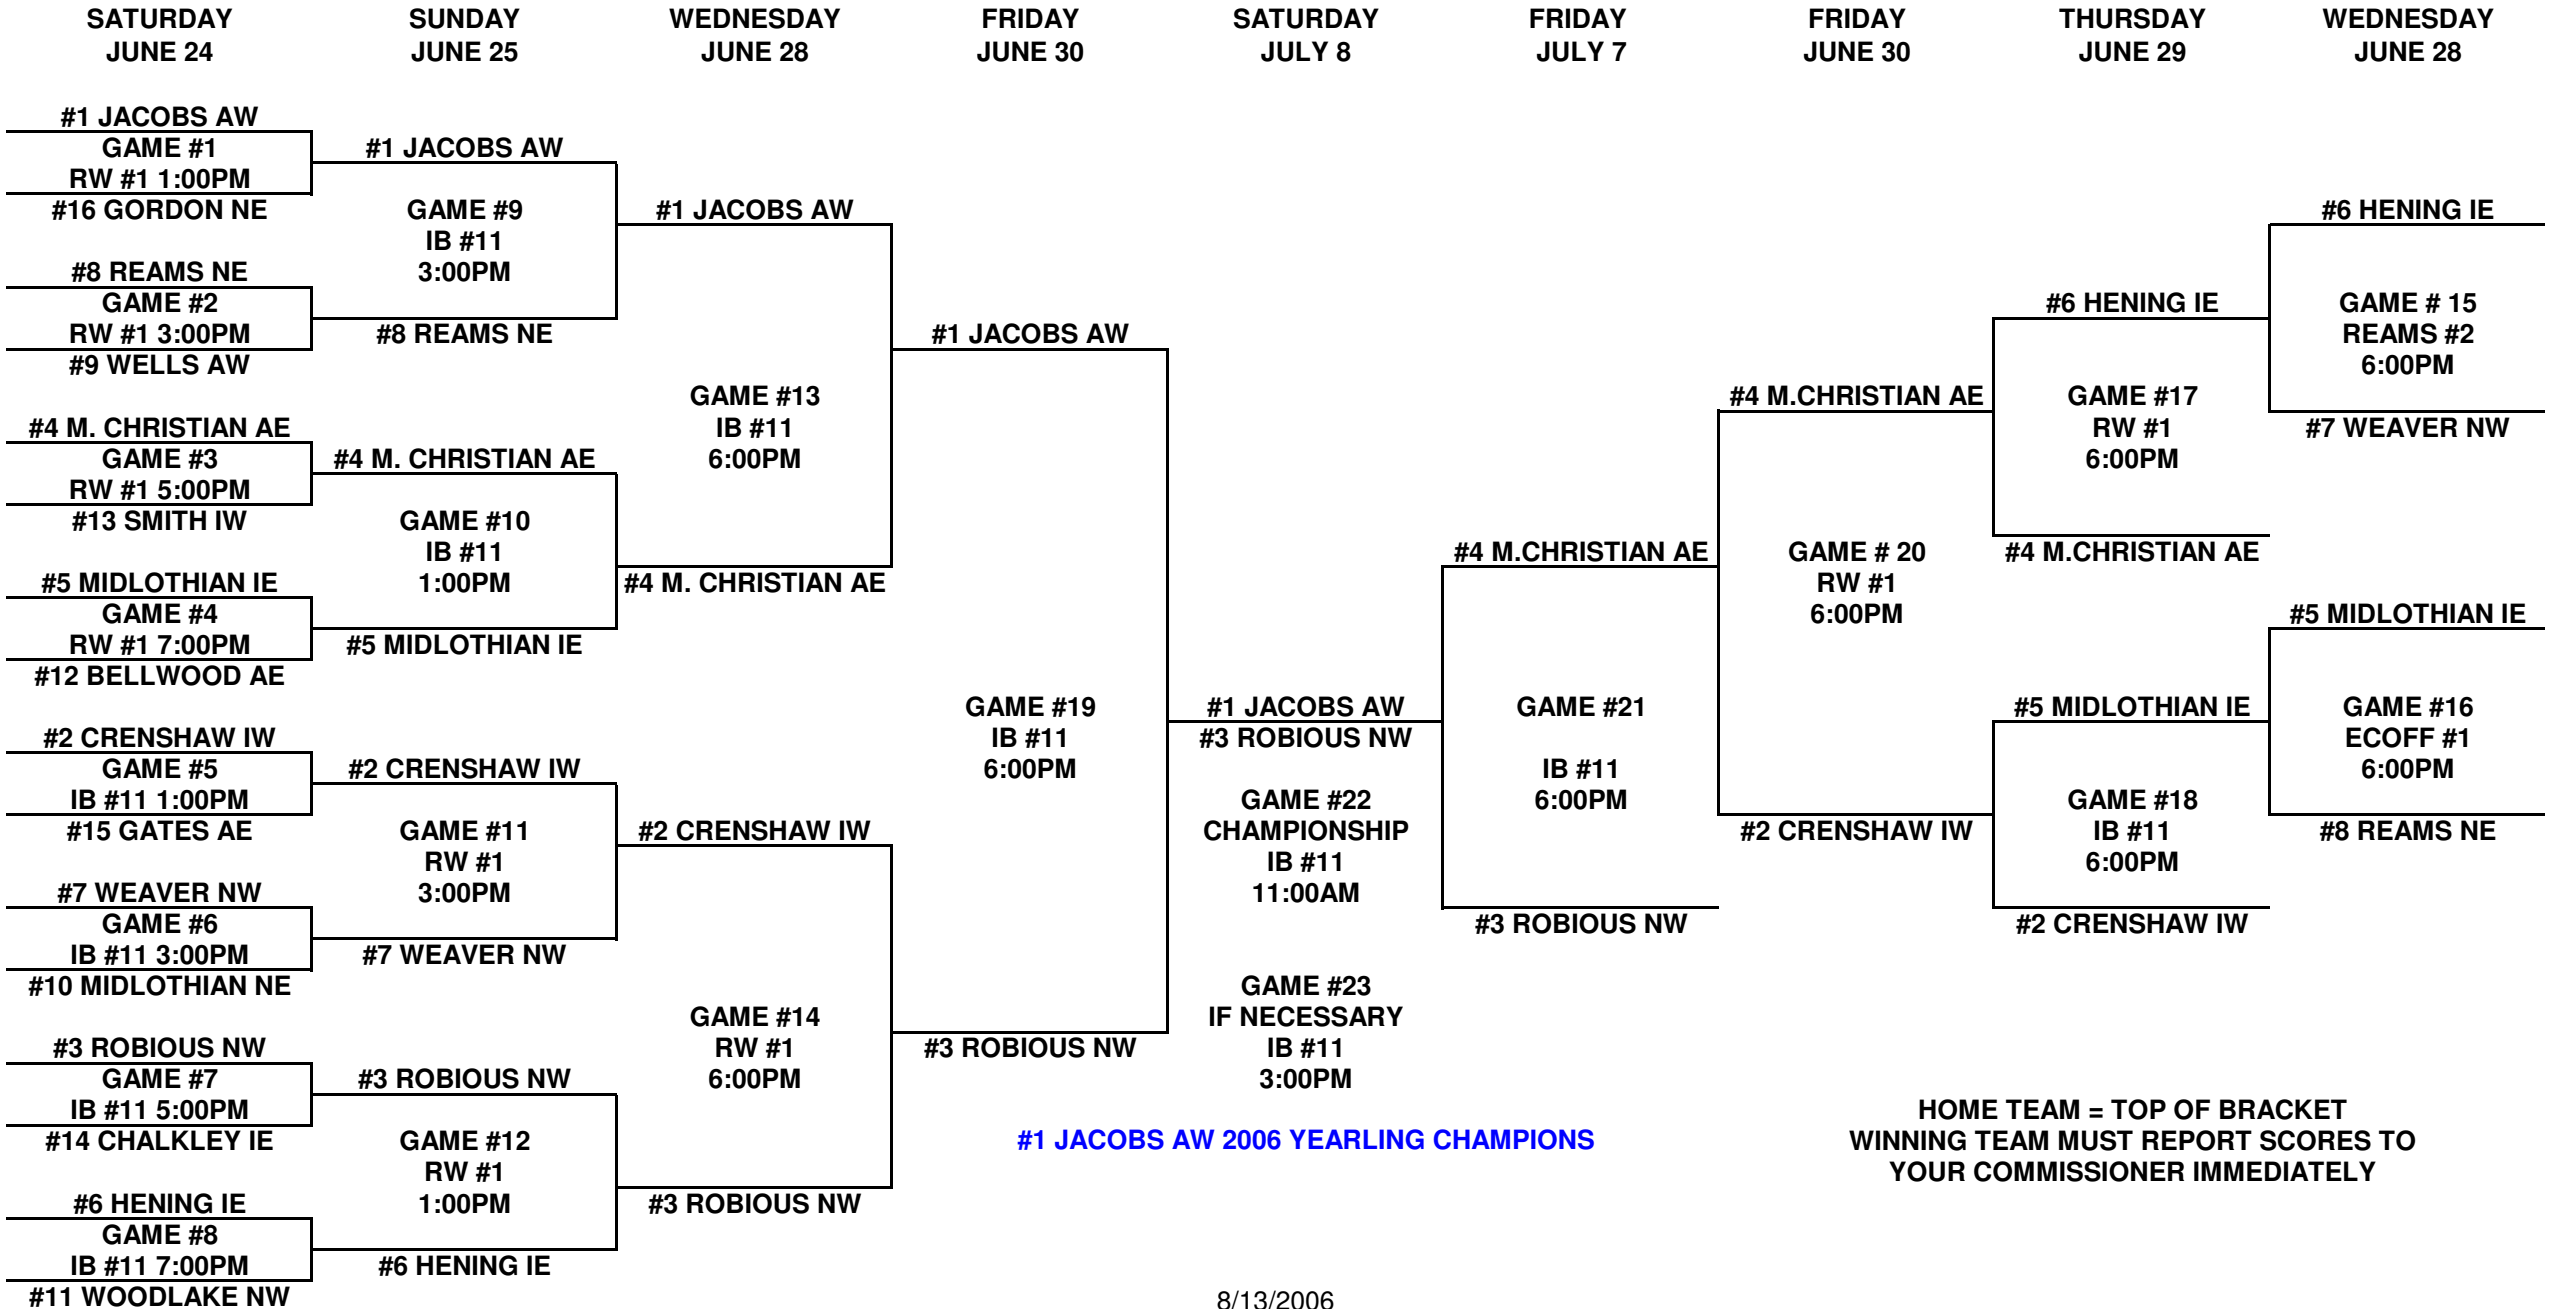

PINTO SEEDS 16 - 24

Revision 0

Updated 08/13/06 09:09

THURSDAY
JUNE 22

THURSDAY
JUNE 22

2006 Pinto Division Playoffs

Revision 7

Updated 08/13/06 09:09

2006 Yearling Division Playoffs

Revision 7

Updated 08/13/06 09:09

#1 JACOBS AW 2006 YEARLING CHAMPIONS

HOME TEAM = TOP OF BRACKET
WINNING TEAM MUST REPORT SCORES TO
YOUR COMMISSIONER IMMEDIATELY

2006 Mustang Division Playoffs