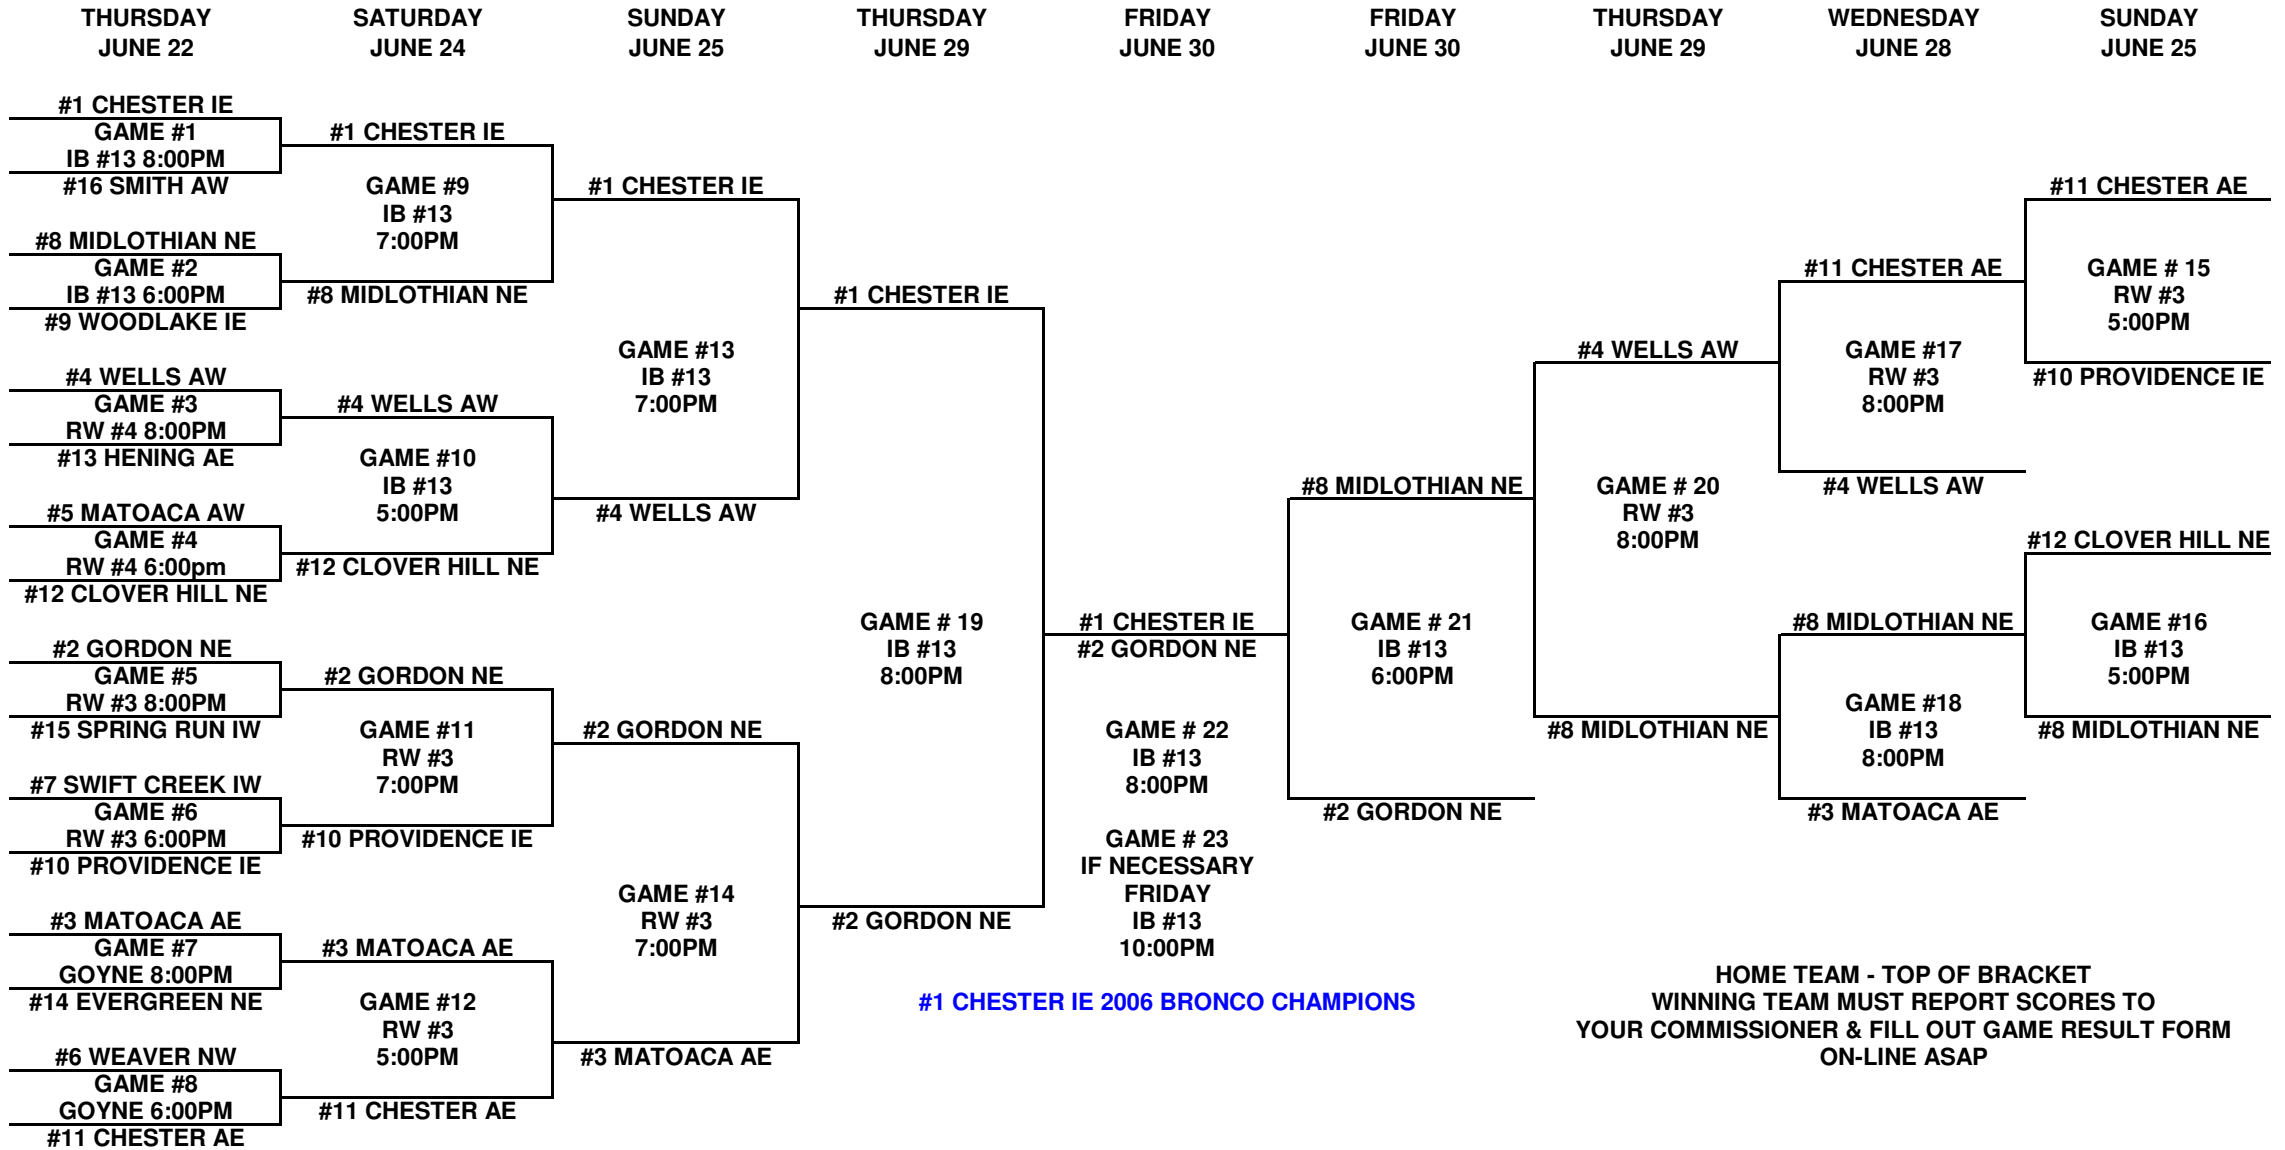

2006 Bronco Division Playoffs

Revision 3

Updated 08/13/06 09:09