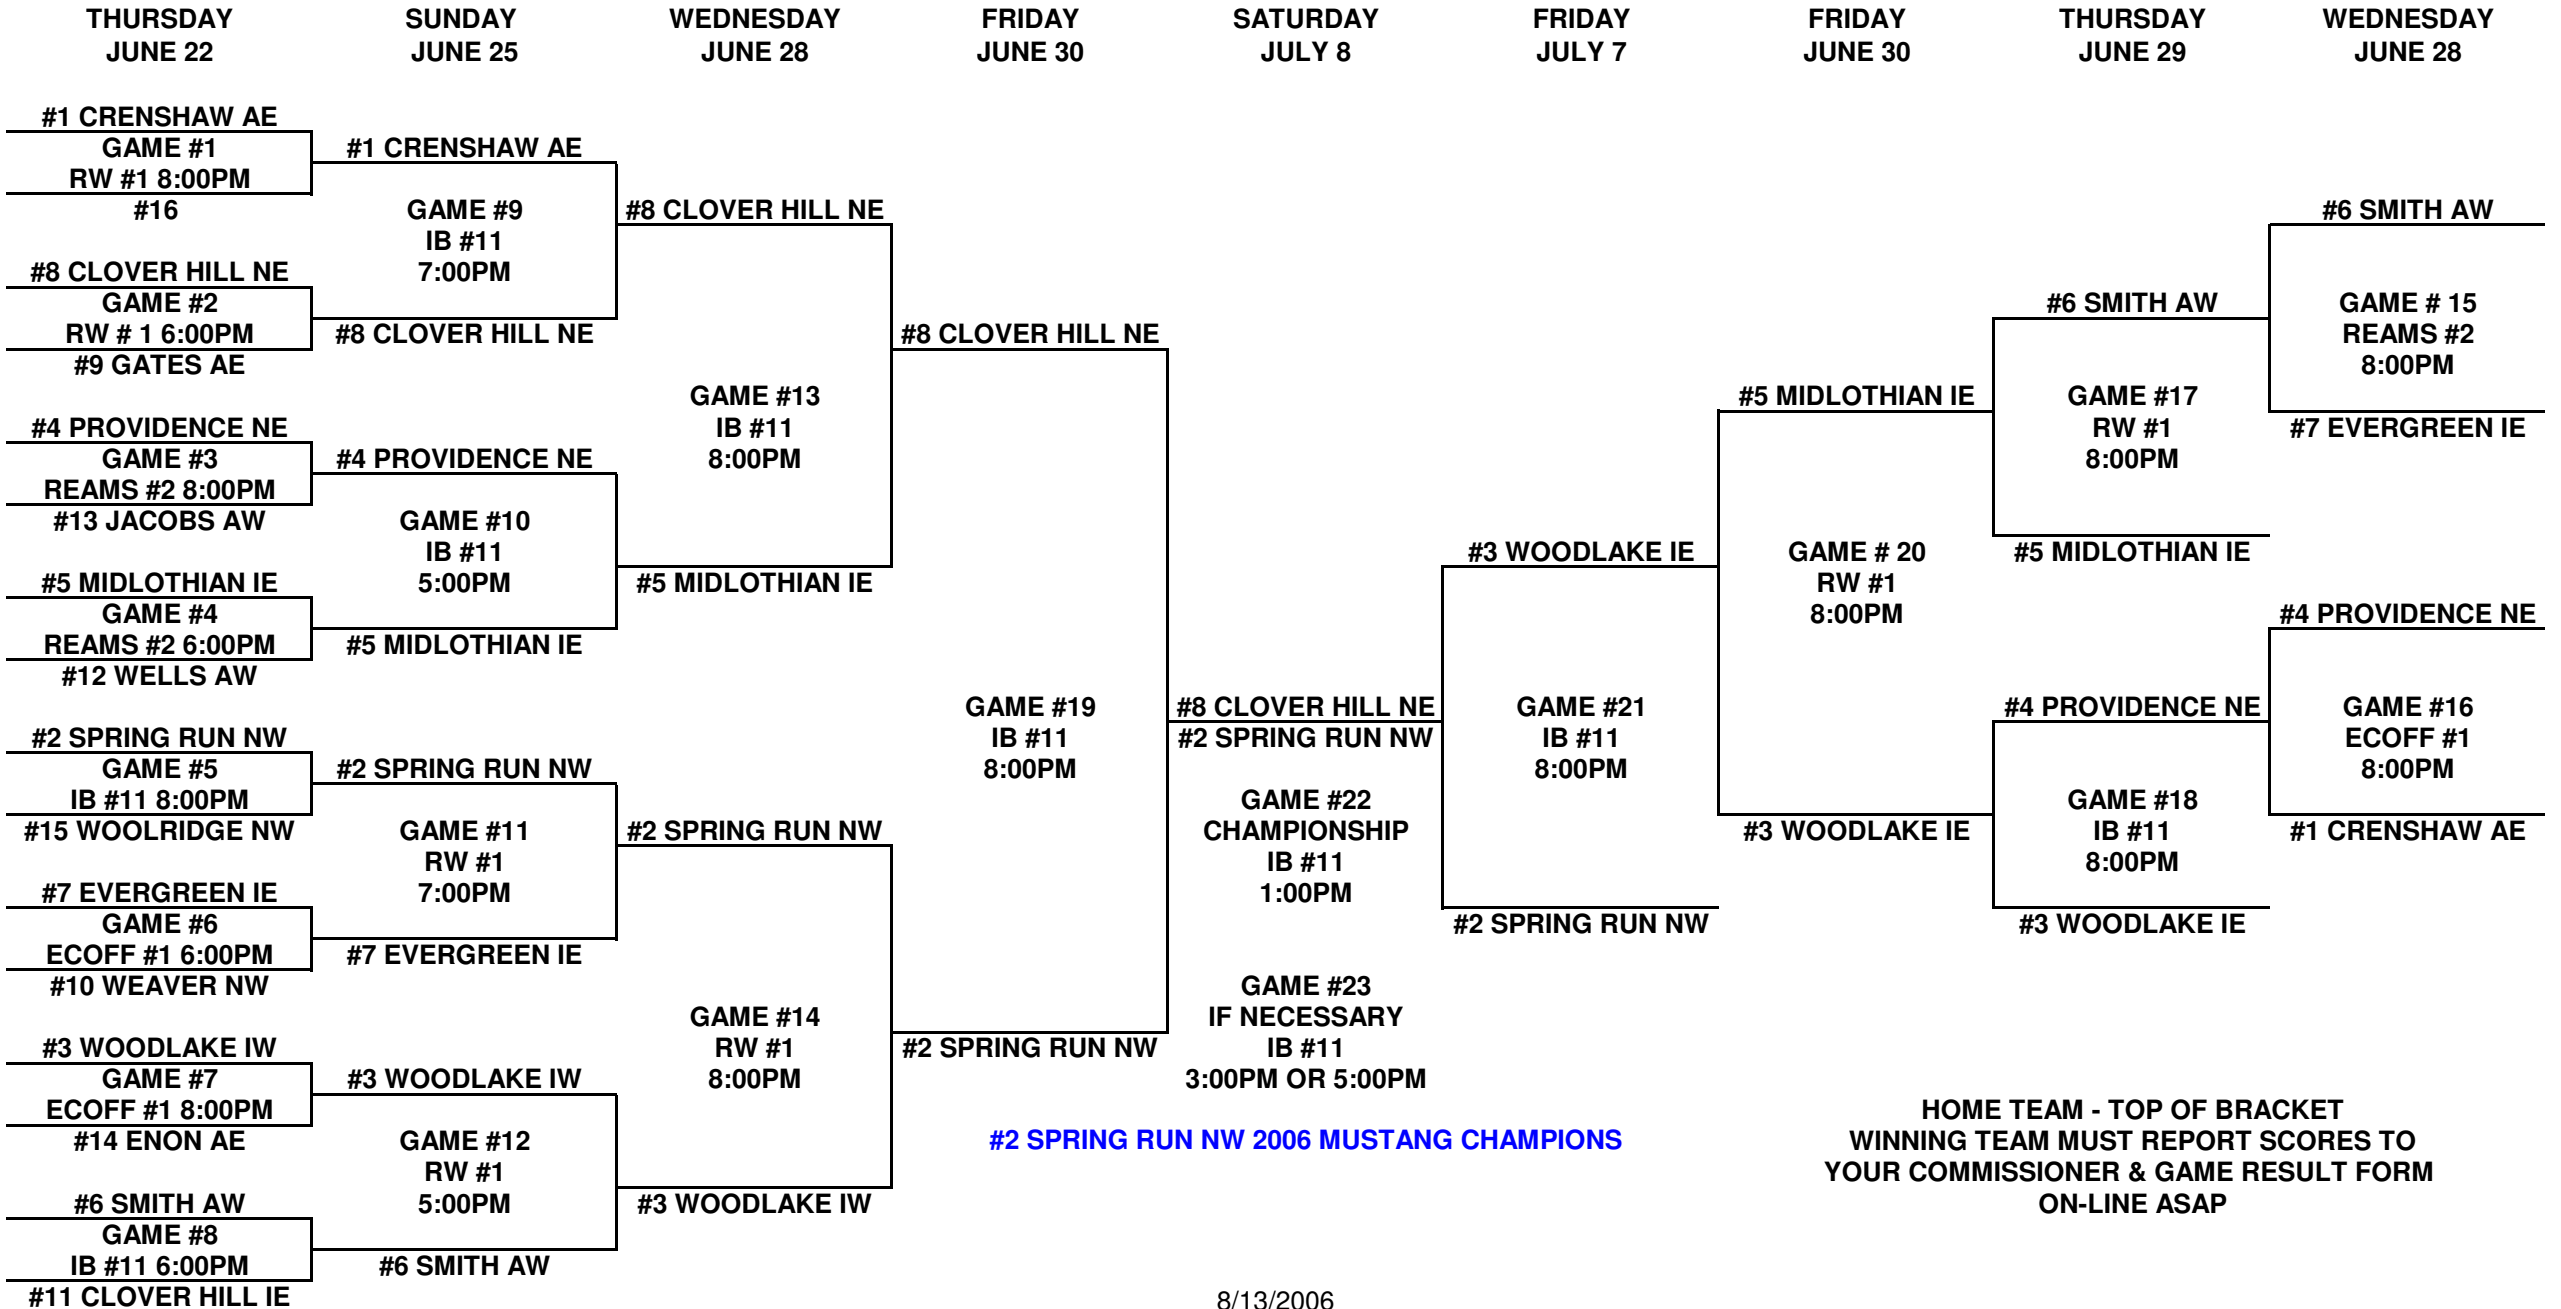

2006 Mustang Division Playoffs

Revision 7

Updated 08/13/06 09:09