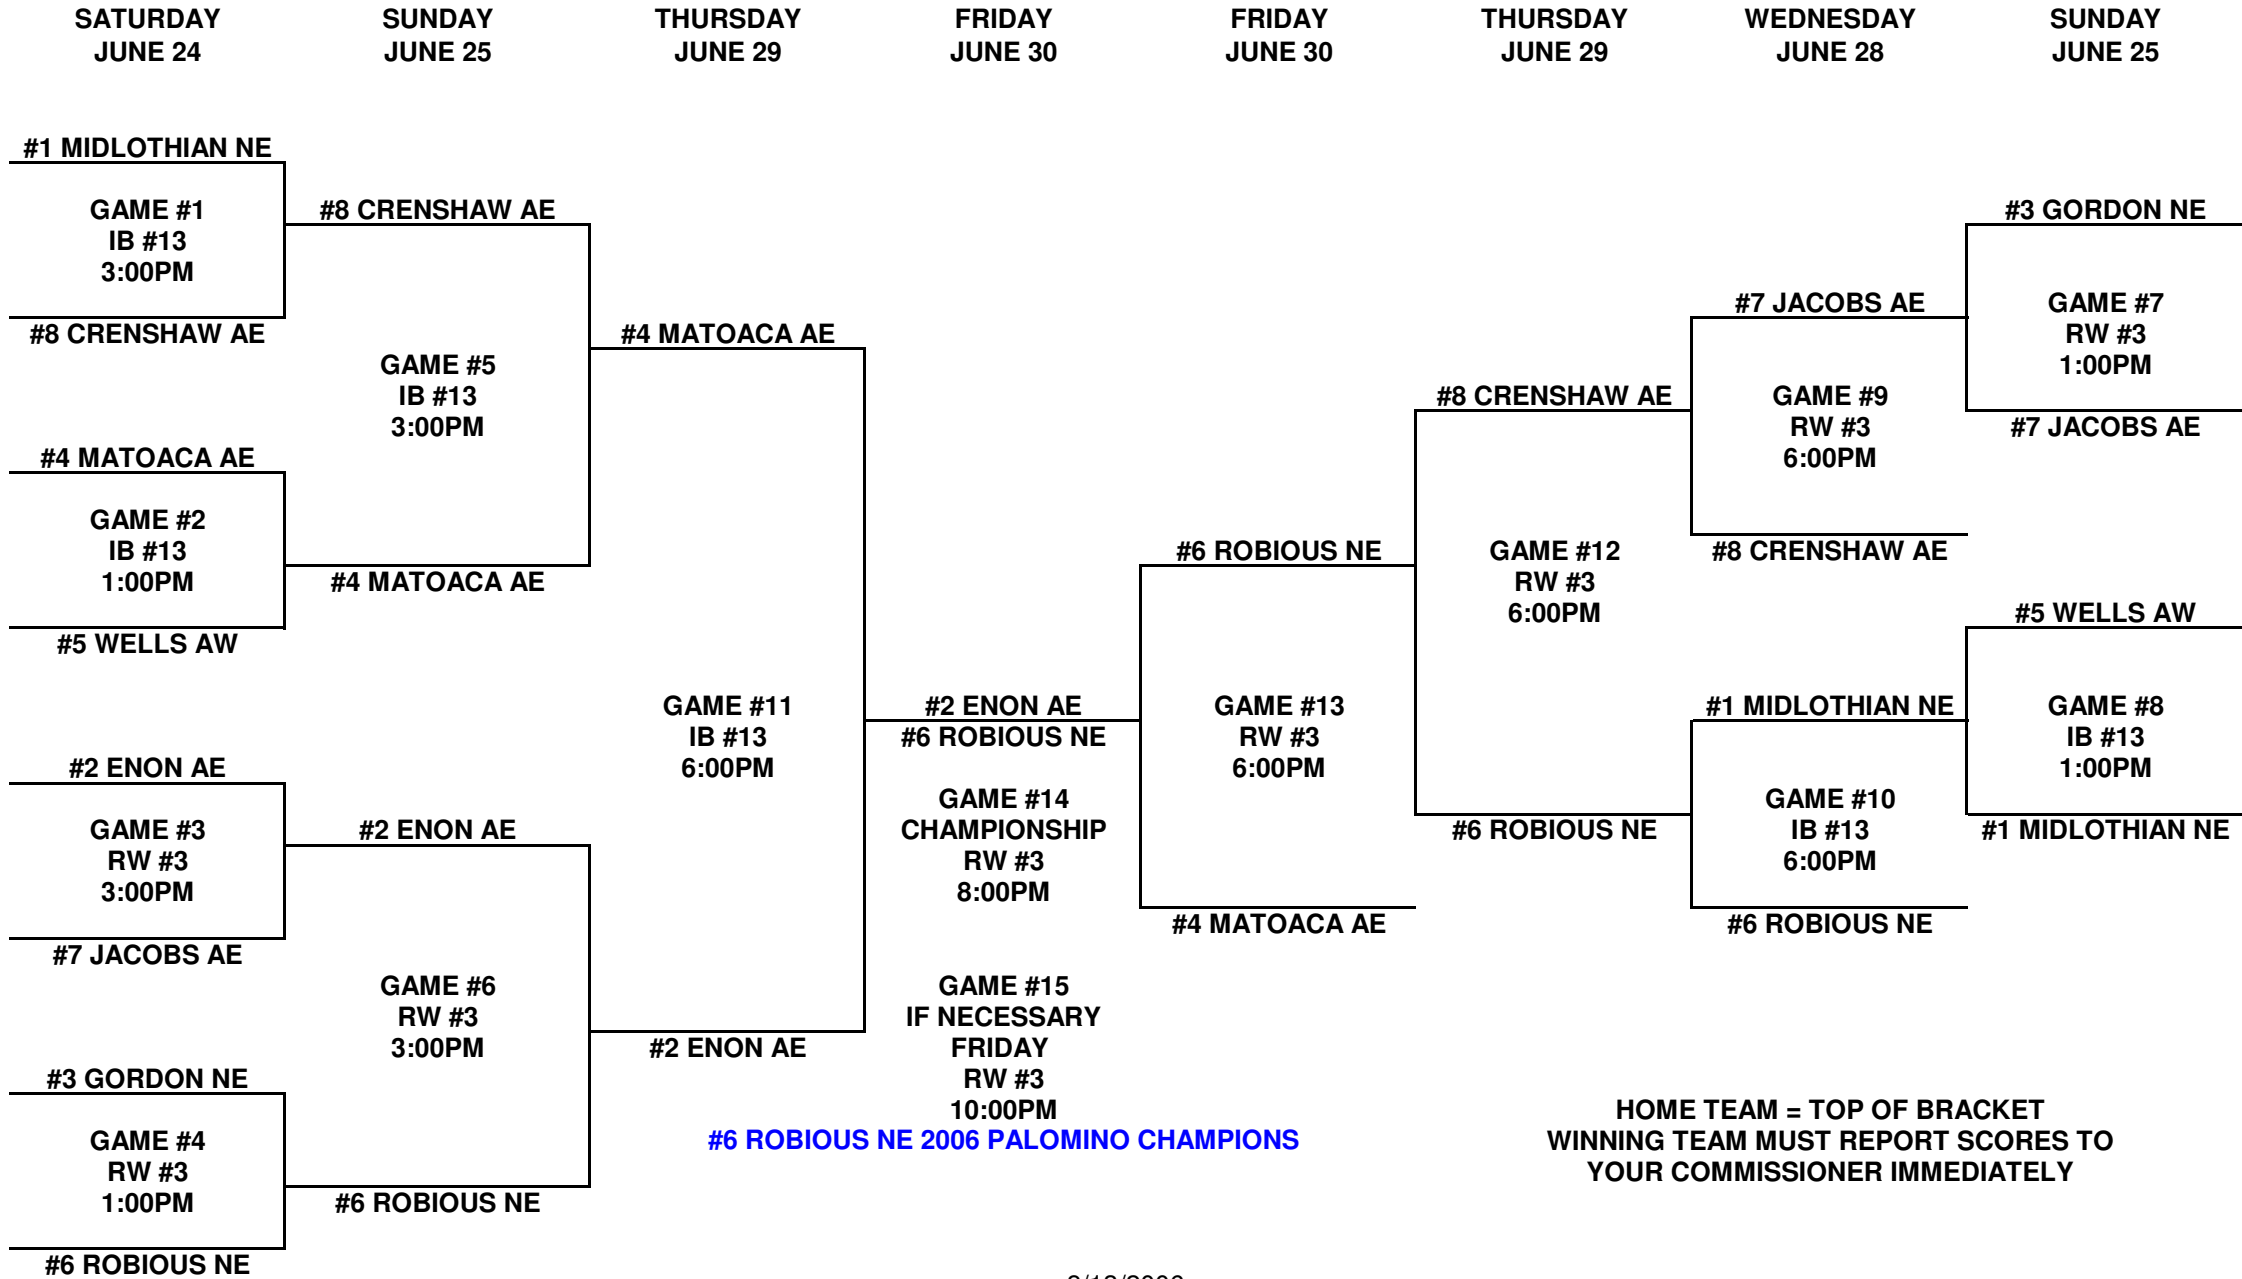

2006 Palomino Division Playoffs

Revision 3

Updated 08/13/06 09:09