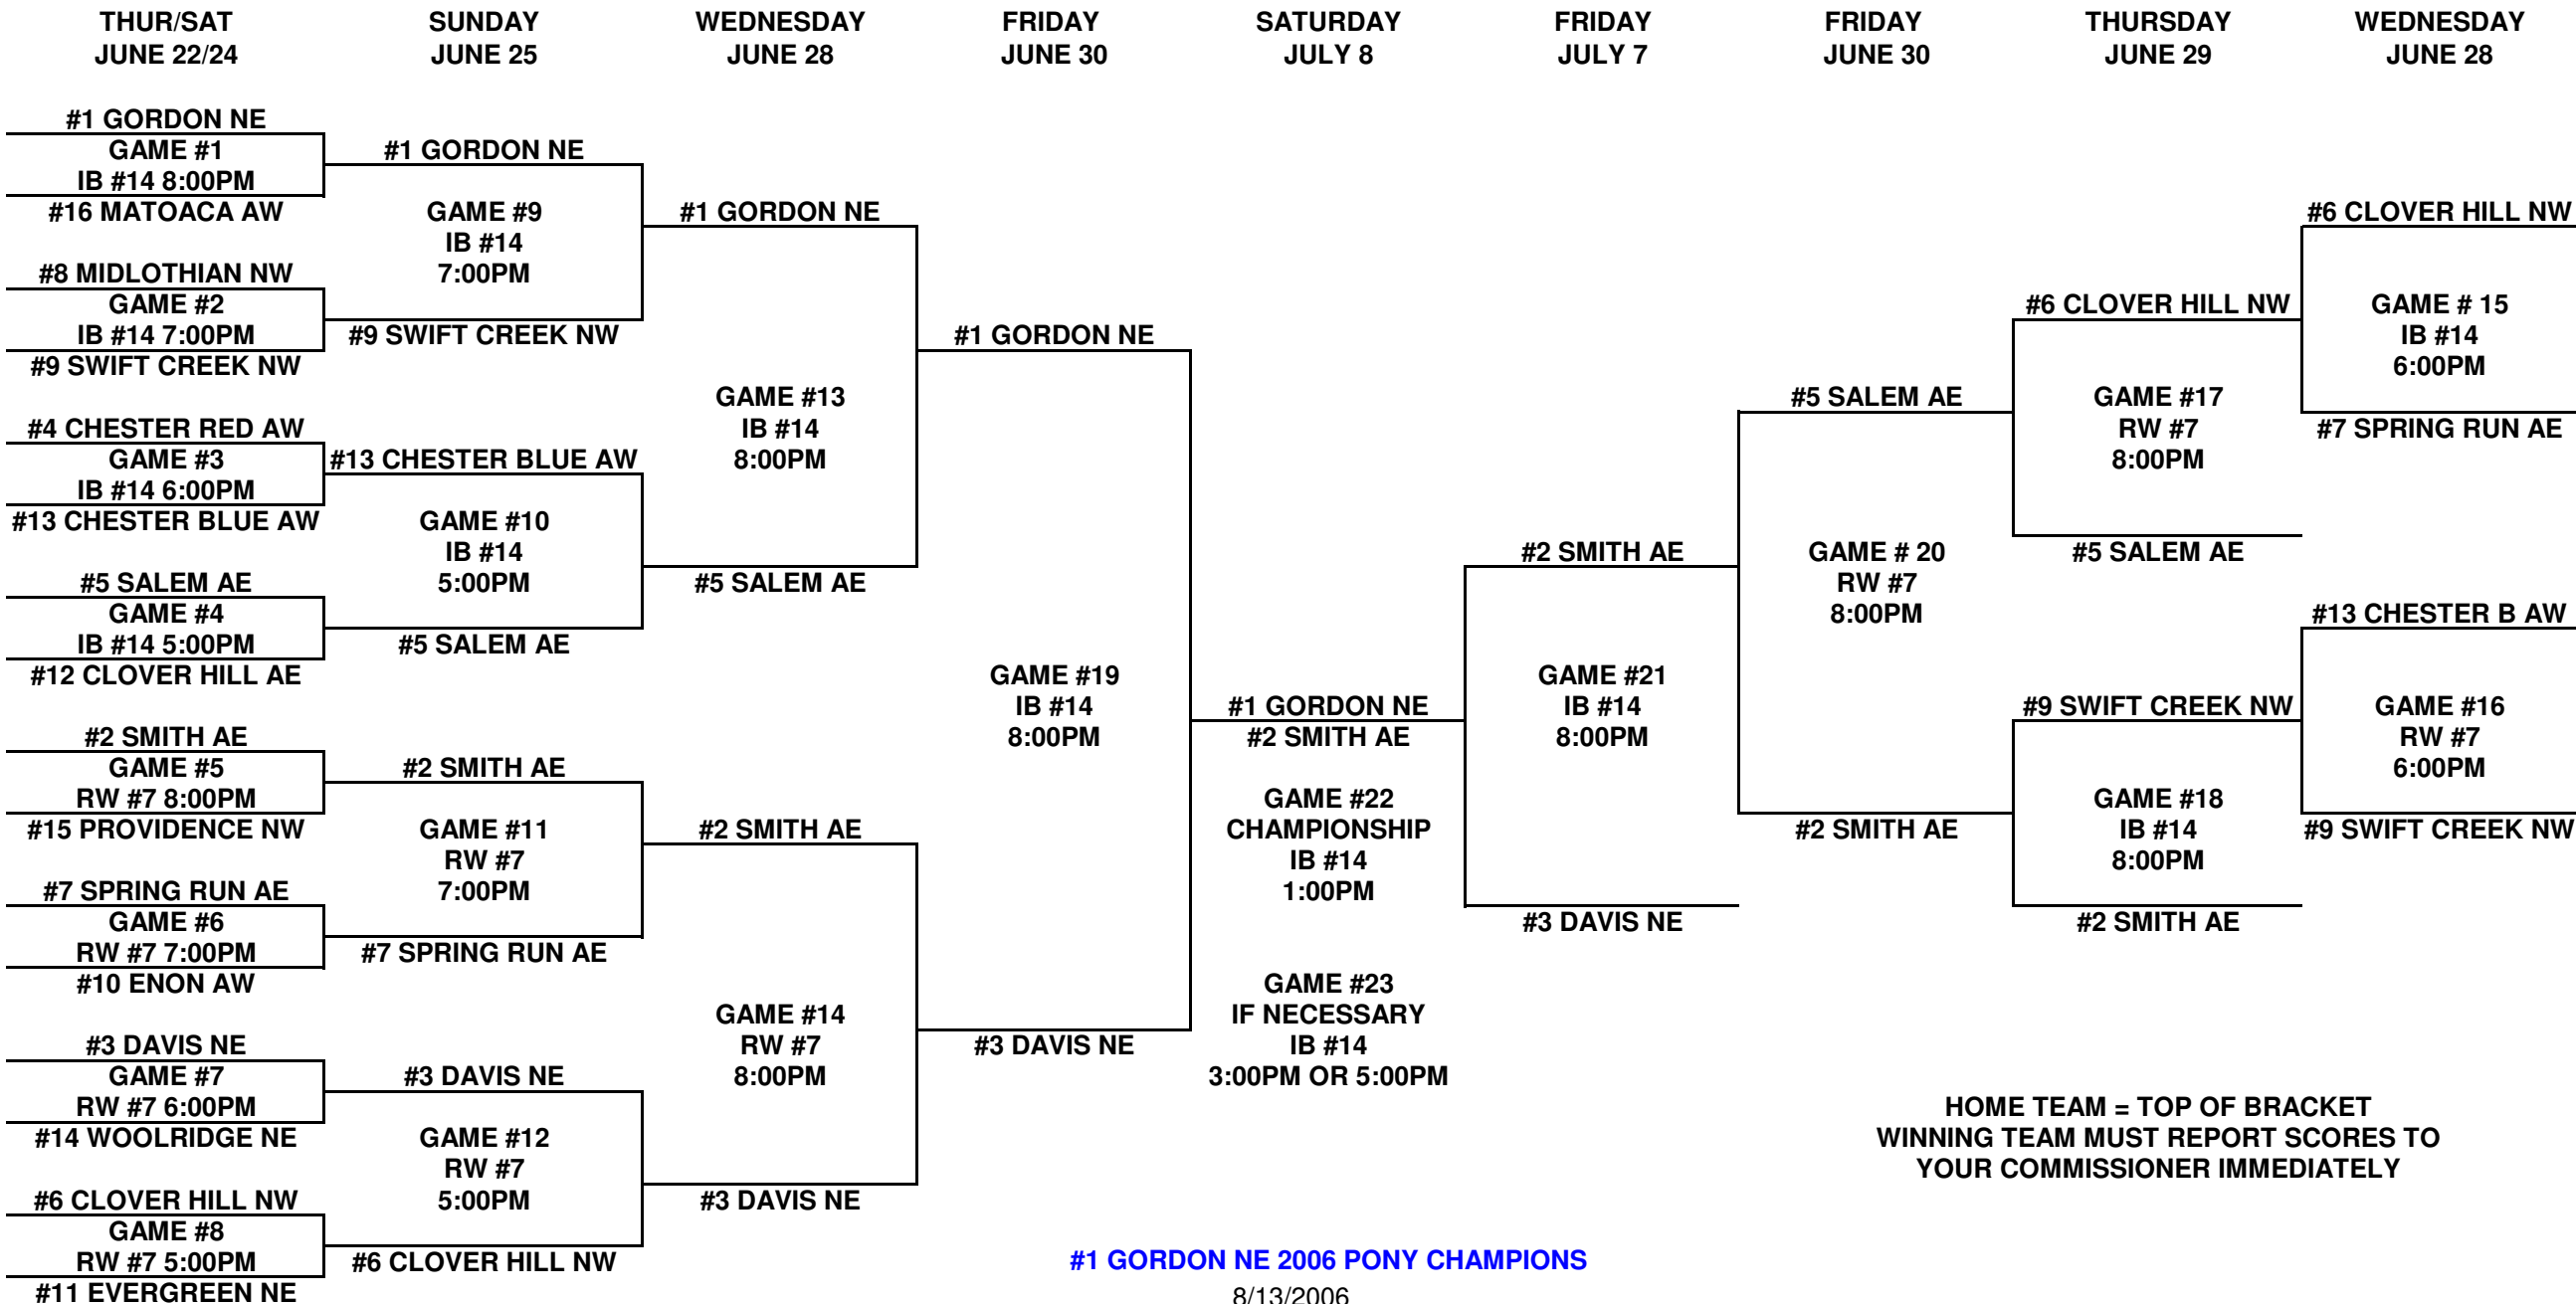

2006 Pony Division Playoffs

Revision 7

Updated 08/13/06 09:09

#1 GORDON NE 2006 PONY CHAMPIONS

8/13/2006