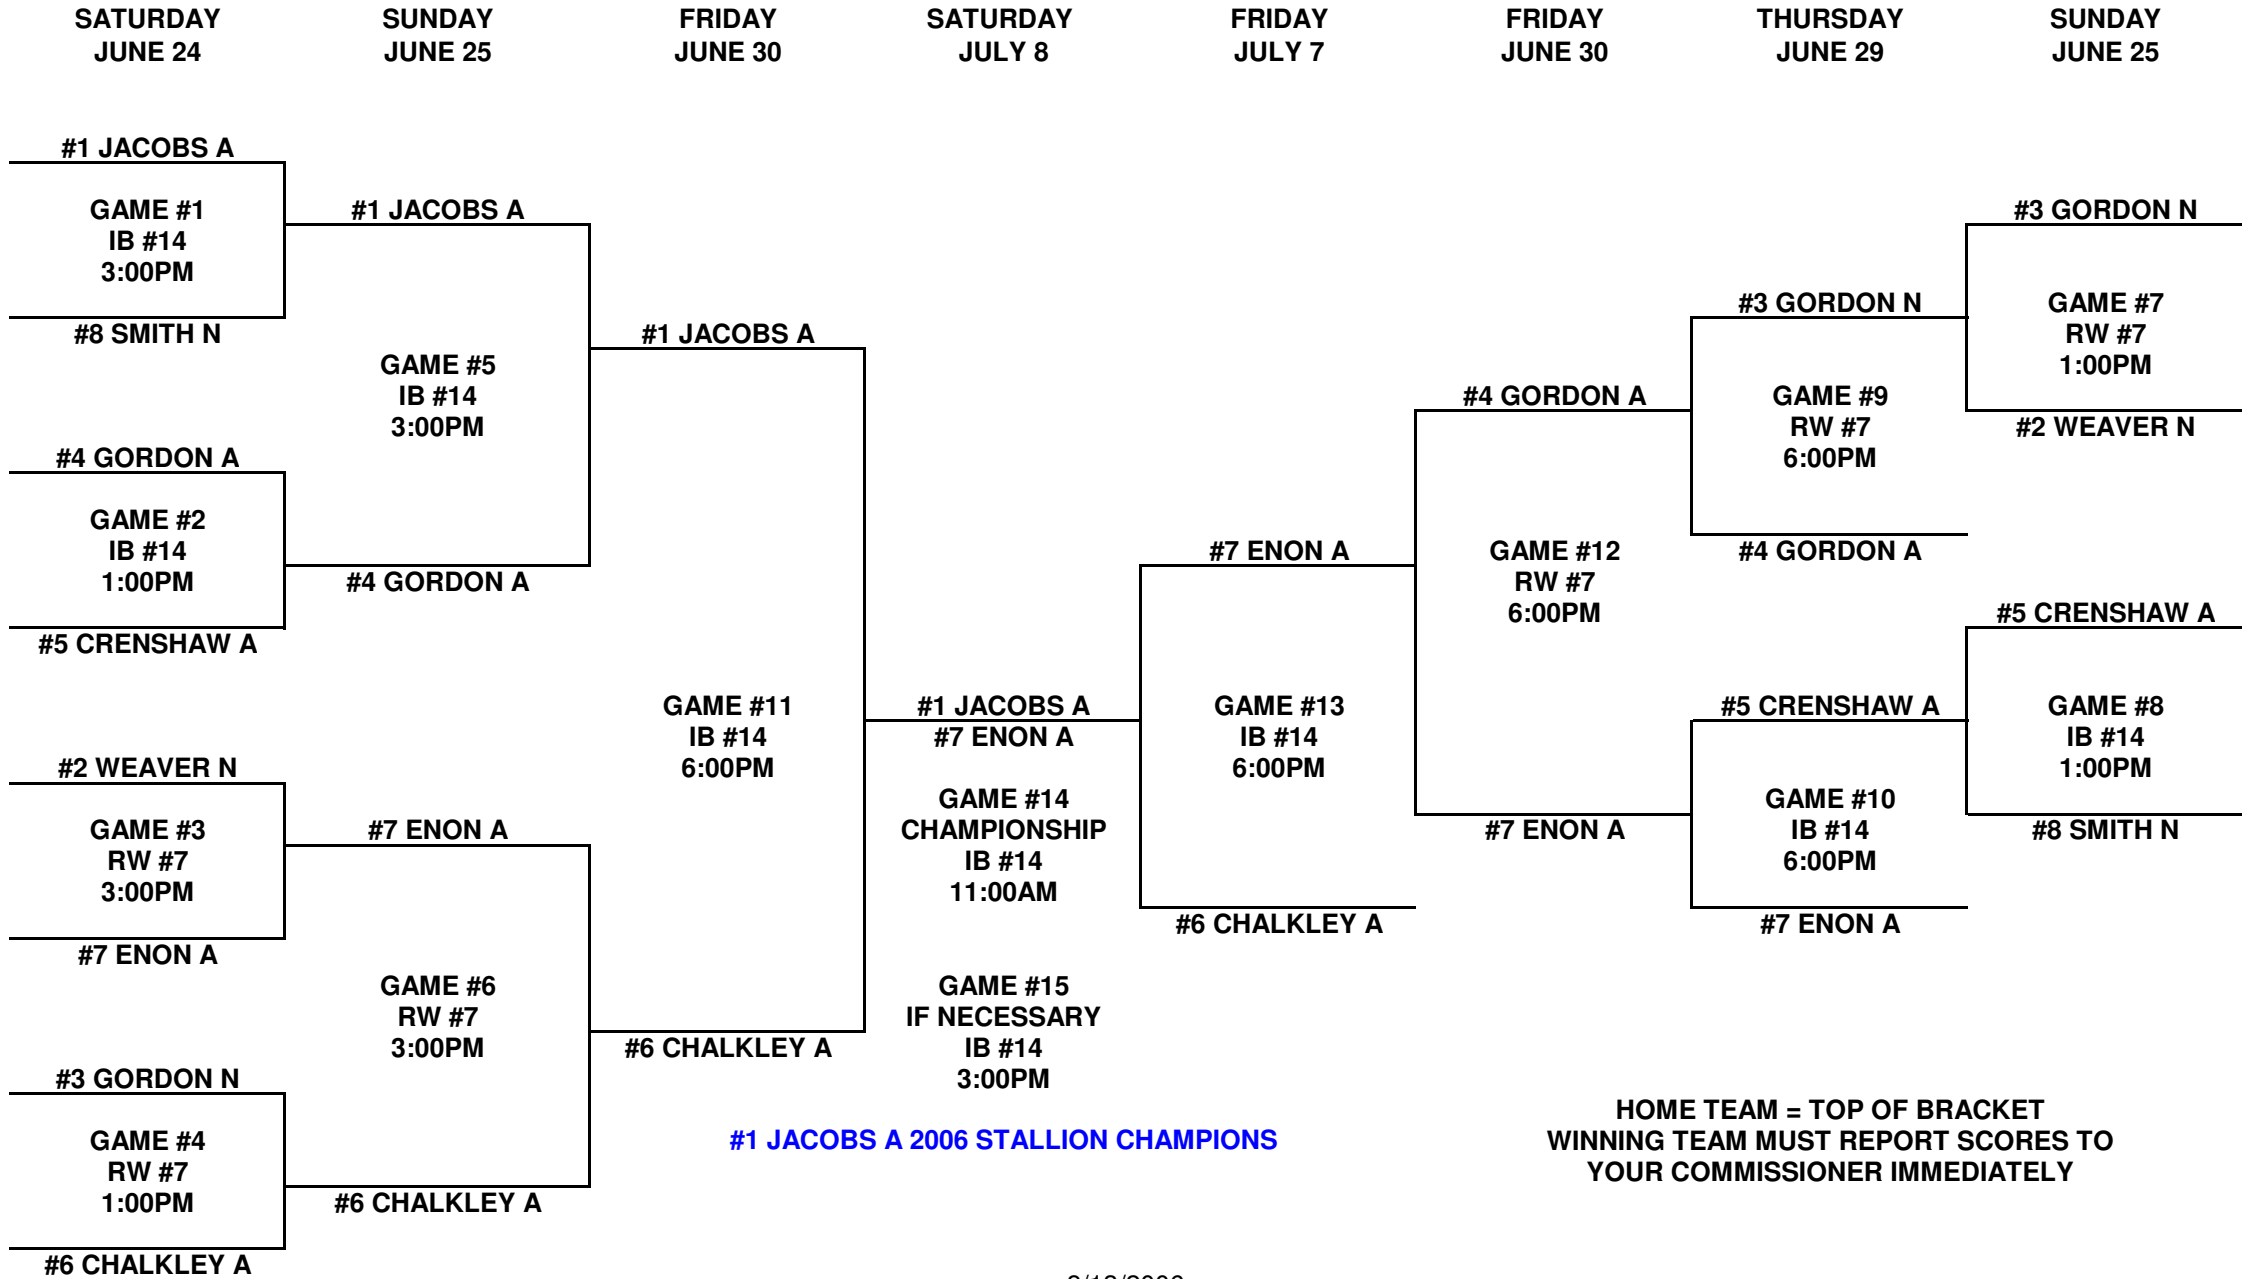

2006 Stallion Division Playoffs

Revision 5

Updated 08/13/06 09:09