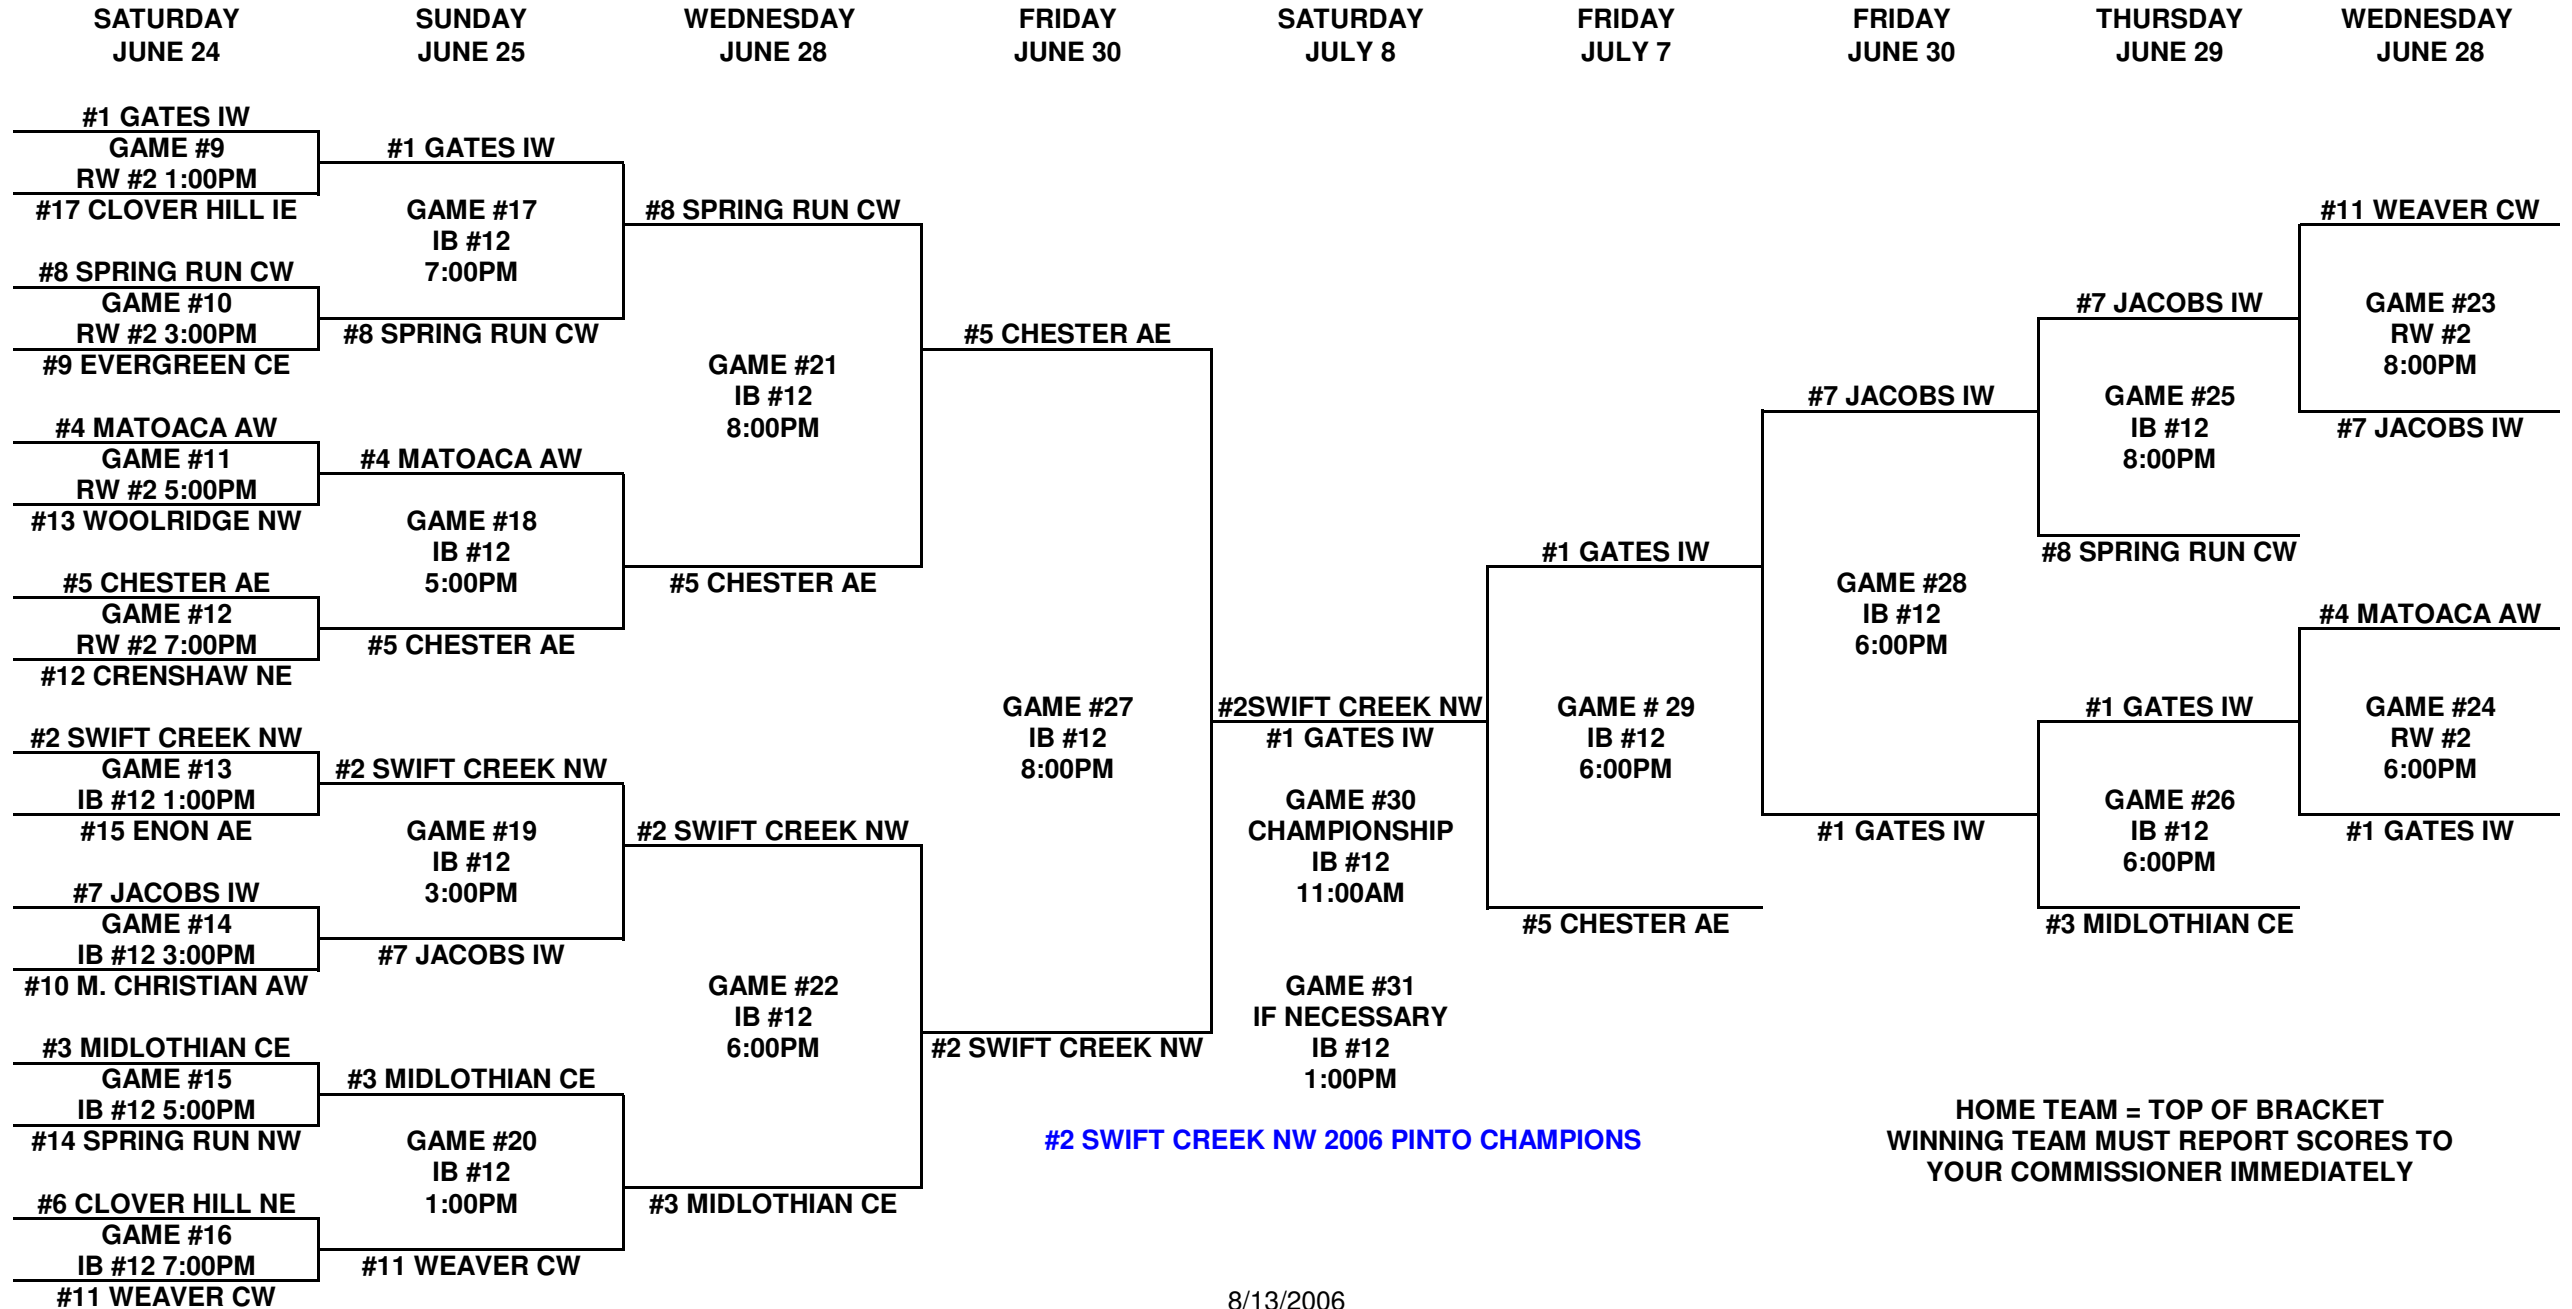

PINTO SEEDS 16 - 24

Revision 0

Updated 08/13/06 09:09

THURSDAY
JUNE 22

THURSDAY
JUNE 22

2006 Pinto Division Playoffs

Revision 7

Updated 08/13/06 09:09

2006 Yearling Division Playoffs

Revision 7

Updated 08/13/06 09:09

#1 JACOBS AW 2006 YEARLING CHAMPIONS

HOME TEAM = TOP OF BRACKET
WINNING TEAM MUST REPORT SCORES TO
YOUR COMMISSIONER IMMEDIATELY

2006 Mustang Division Playoffs