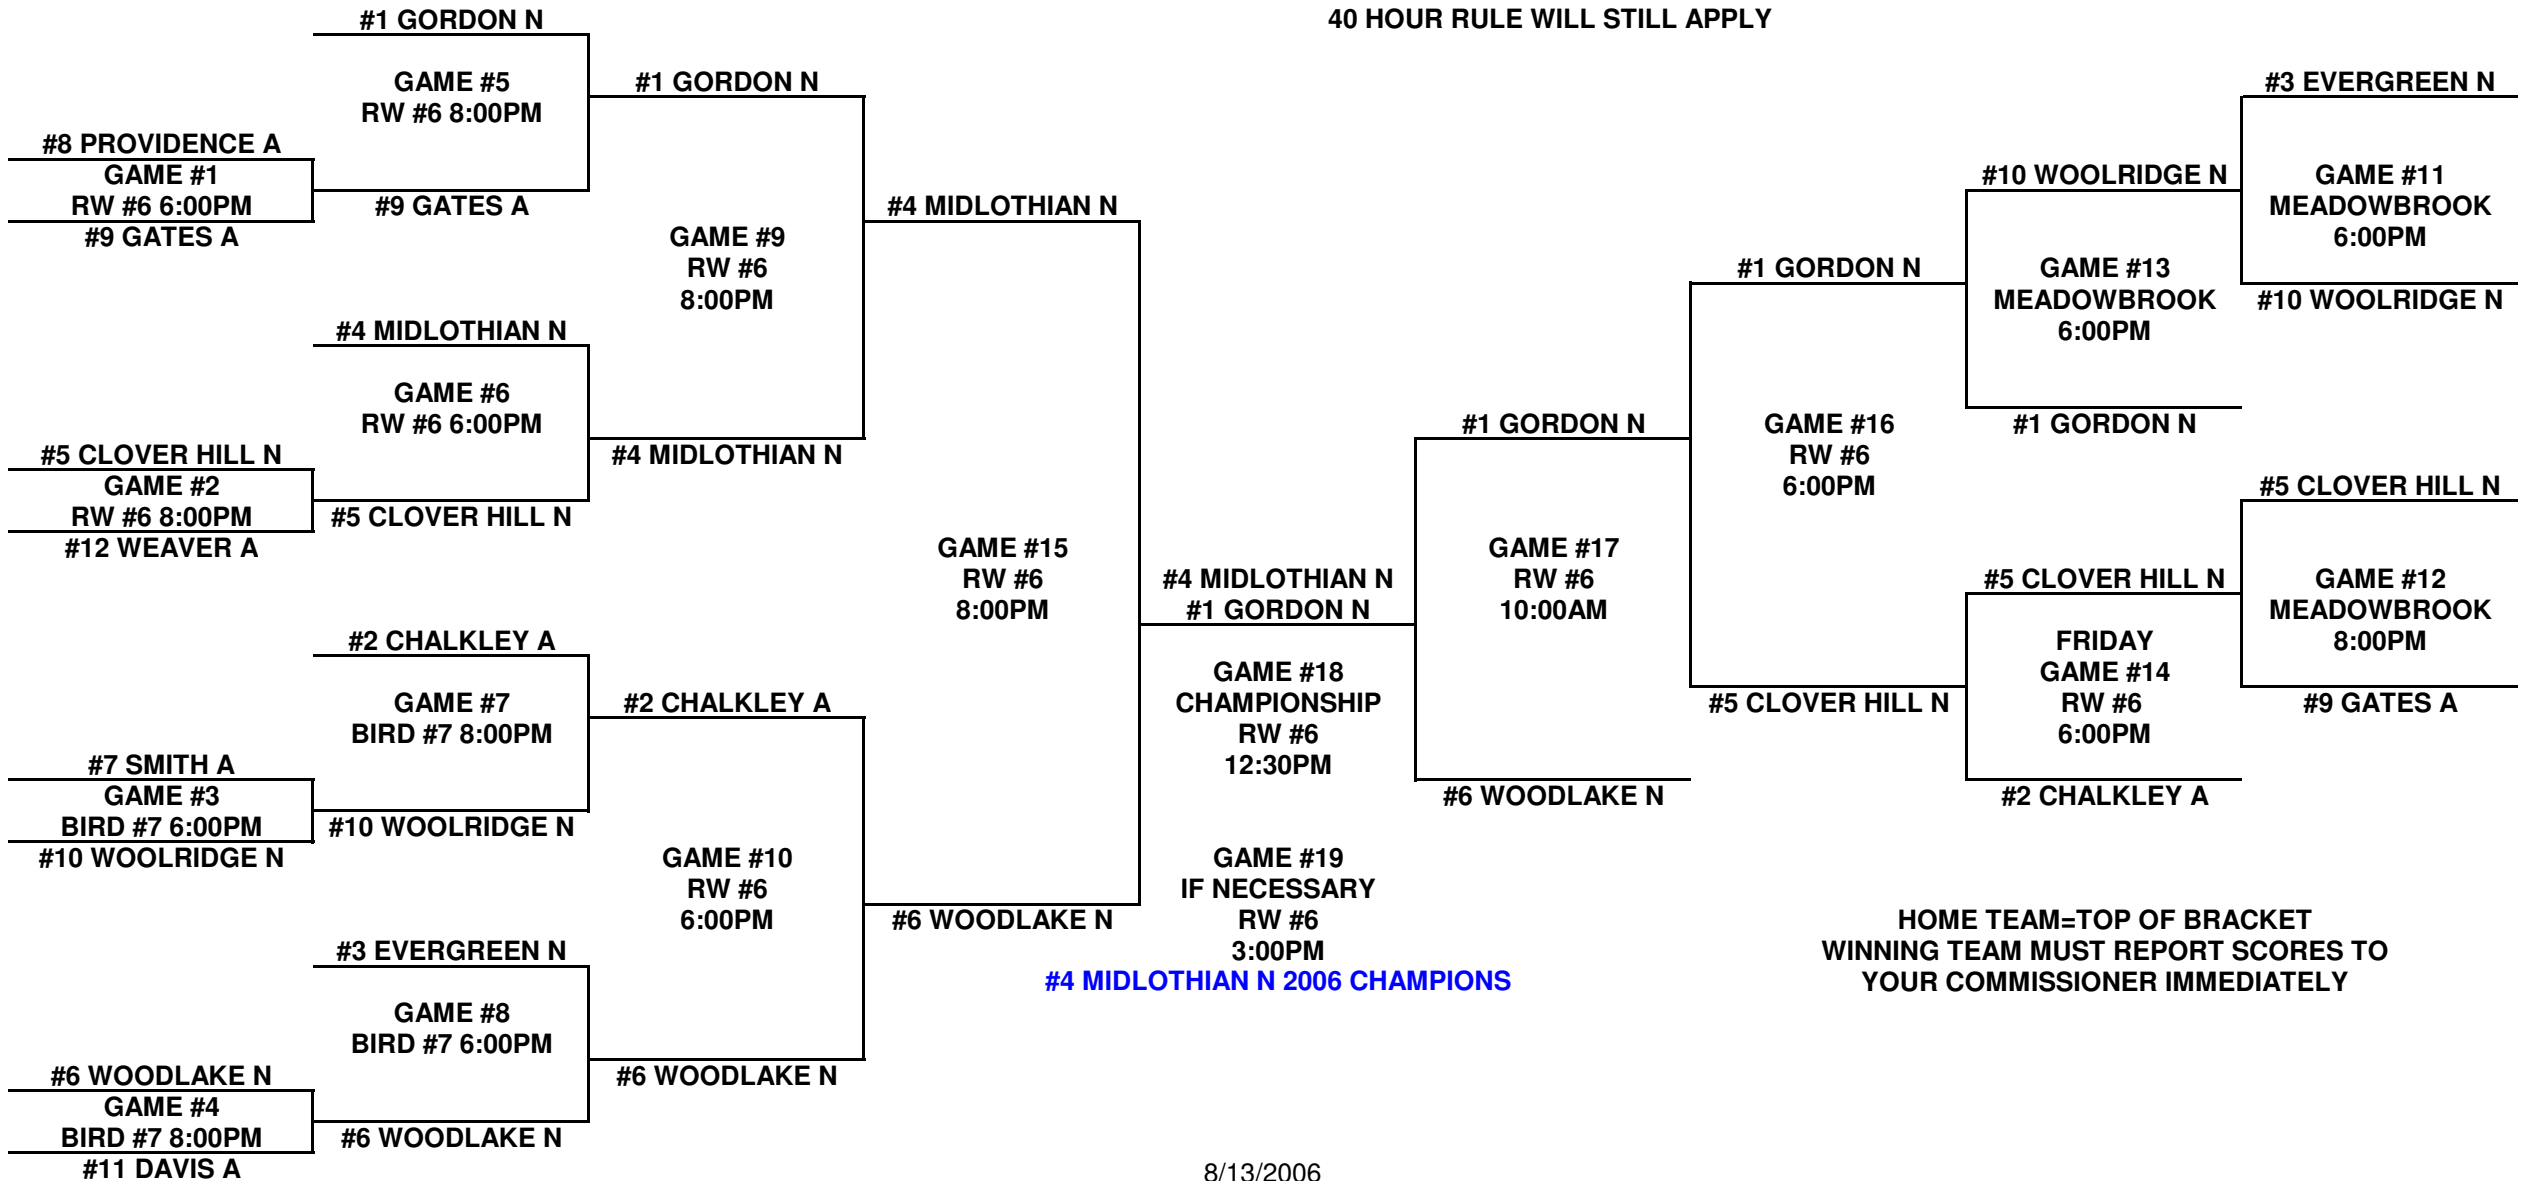

2006 Colt Division Playoffs

Revision 0

Updated 08/13/06 09:09

MONDAY
JULY 10

TUESDAY
JULY 11

WEDNESDAY
JULY 12

FRIDAY
JULY 14

SATURDAY
JULY 15

SATURDAY
JULY 15

FRIDAY
JULY 14

THURSDAY
JULY 13

WEDNESDAY
JULY 12

PITCHING WILL RESET AFTER YOUR 3RD GAME
40 HOUR RULE WILL STILL APPLY

HOME TEAM=TOP OF BRACKET
WINNING TEAM MUST REPORT SCORES TO
YOUR COMMISSIONER IMMEDIATELY