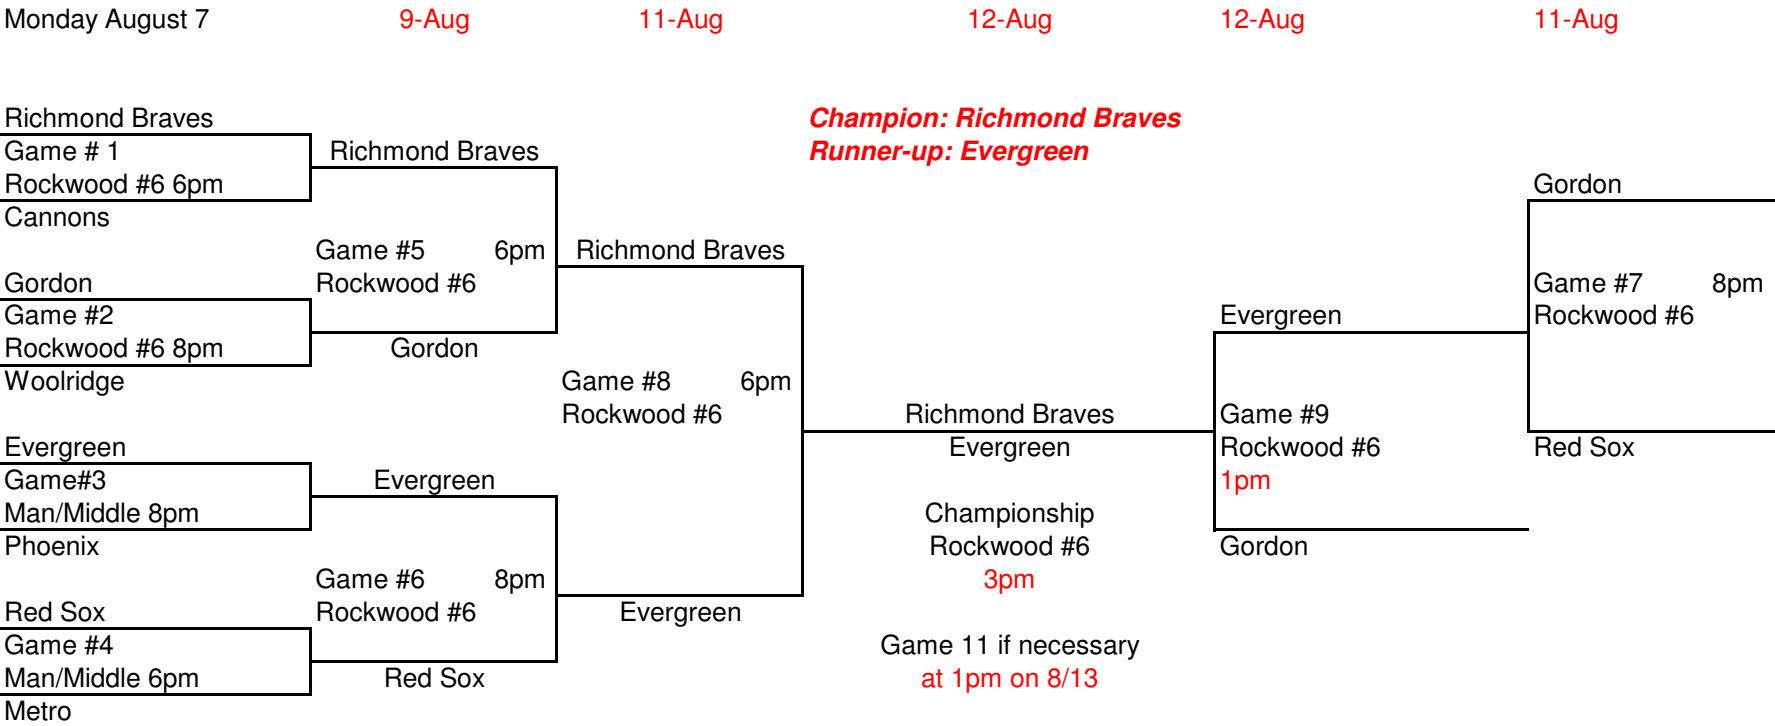

2006 Sr Colt Division Playoffs

Revision 3

Updated 08/13/06 09:09

Home team is listed in the top bracket
Regular season rules apply, with this exception:
Slaughter rules are- 15 after 3 and 10 after 5
2 hour time limit in place for the first round

Senior Colt 2006