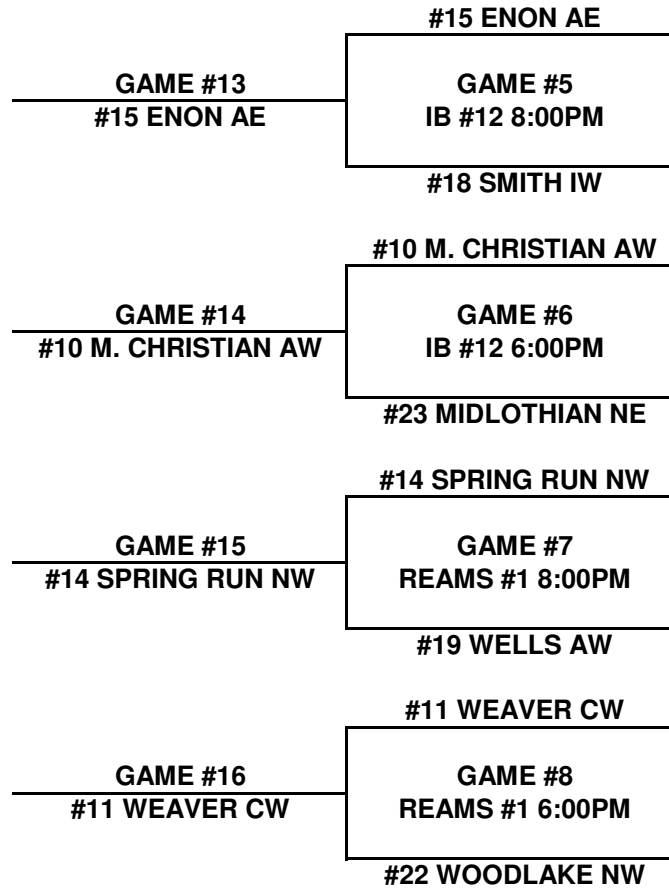

PINTO SEEDS 16 - 24

Revision 0

Updated 08/13/06 09:09

THURSDAY
JUNE 22

THURSDAY
JUNE 22

2006 Pinto Division Playoffs

Revision 7

Updated 08/13/06 09:09