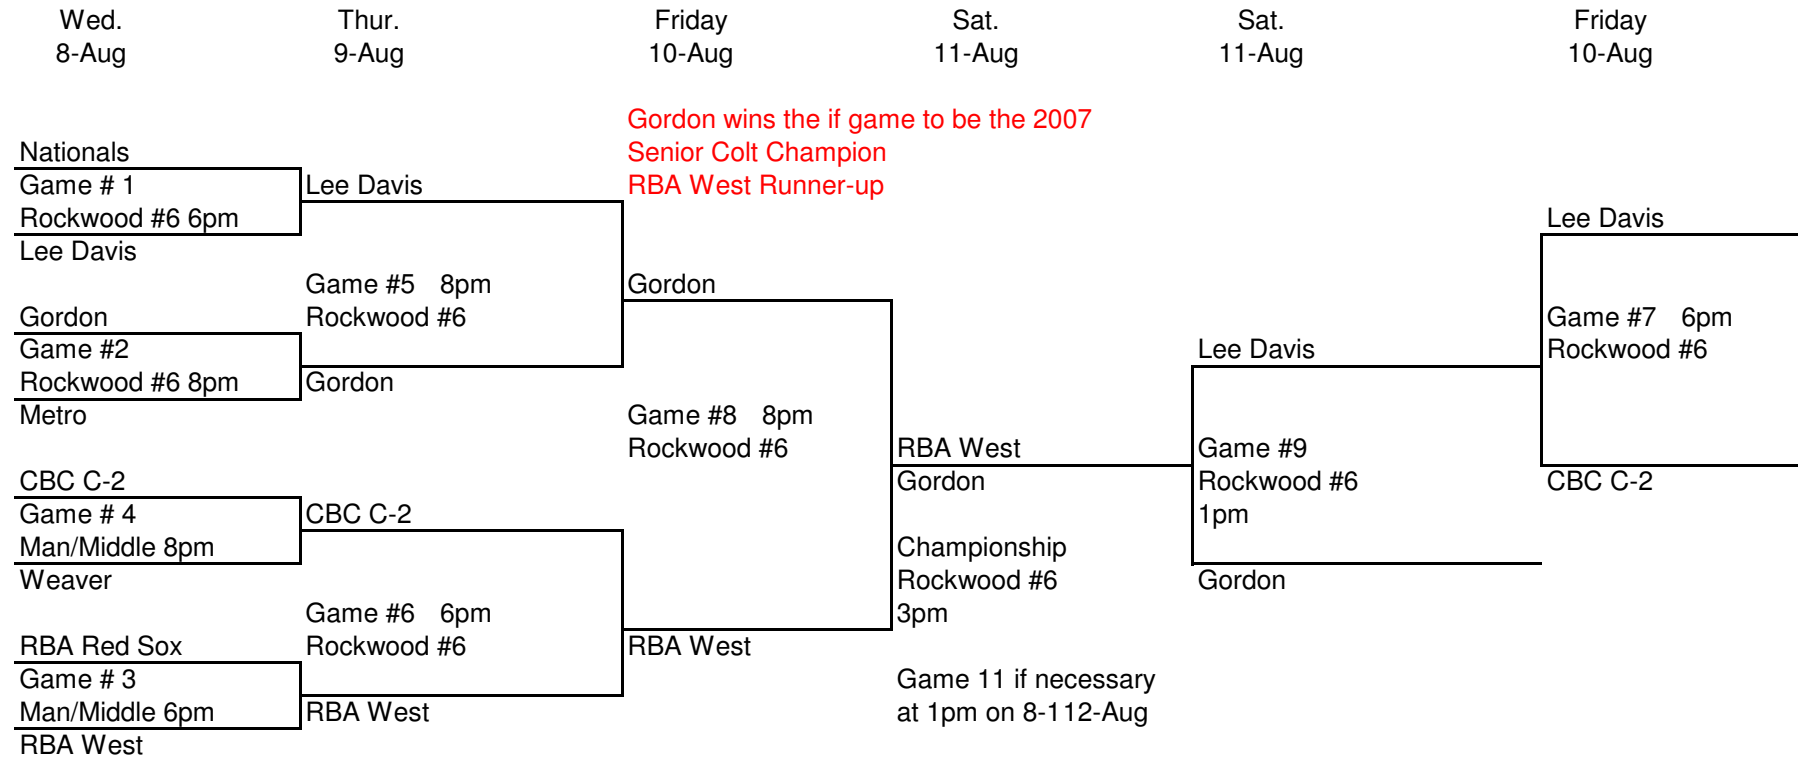

2007 SR. COLT DIVISION PLAY-OFFS

Revision 0

Updated 08/13/07 10:15 PM

Home team is highest seed.
Regular season rules apply, with this exception:
Slaughter rules are- 15 after 3 and 10 after 5
2 hour time limit in place for the first round

Senior Colt 2007