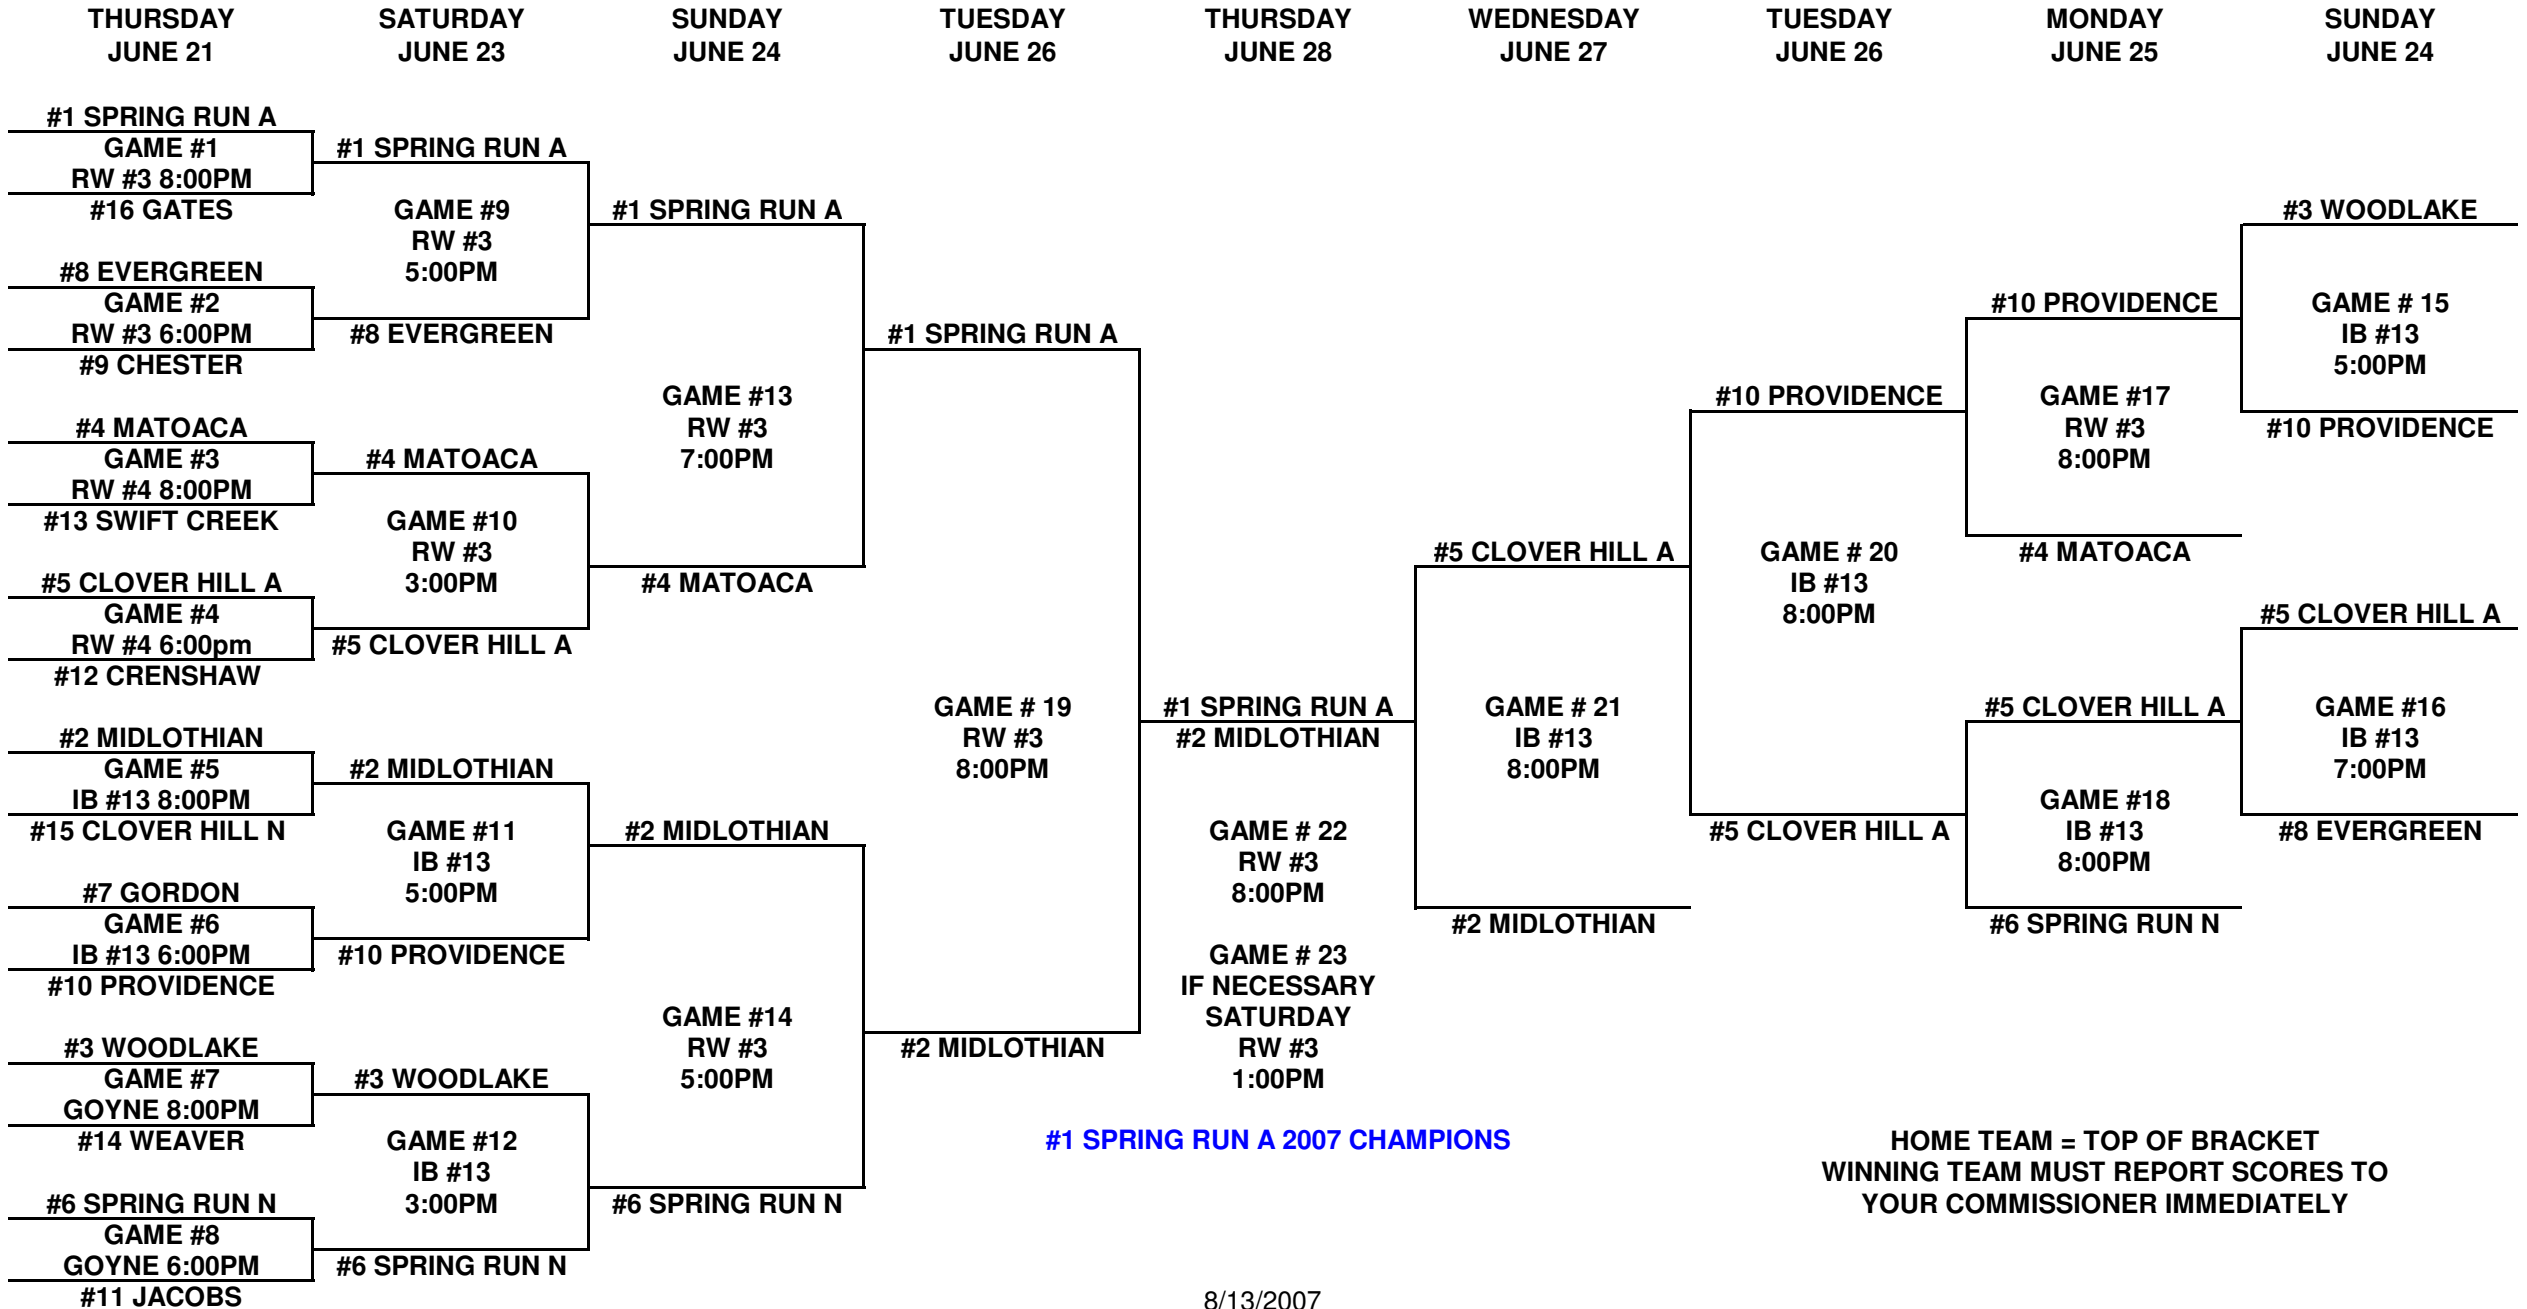

2007 BRONCO DIVISION PLAY-OFFS

Revision 0

Updated 08/13/07 10:15 PM

#1 SPRING RUN A 2007 CHAMPIONS

HOME TEAM = TOP OF BRACKET
WINNING TEAM MUST REPORT SCORES TO
YOUR COMMISSIONER IMMEDIATELY