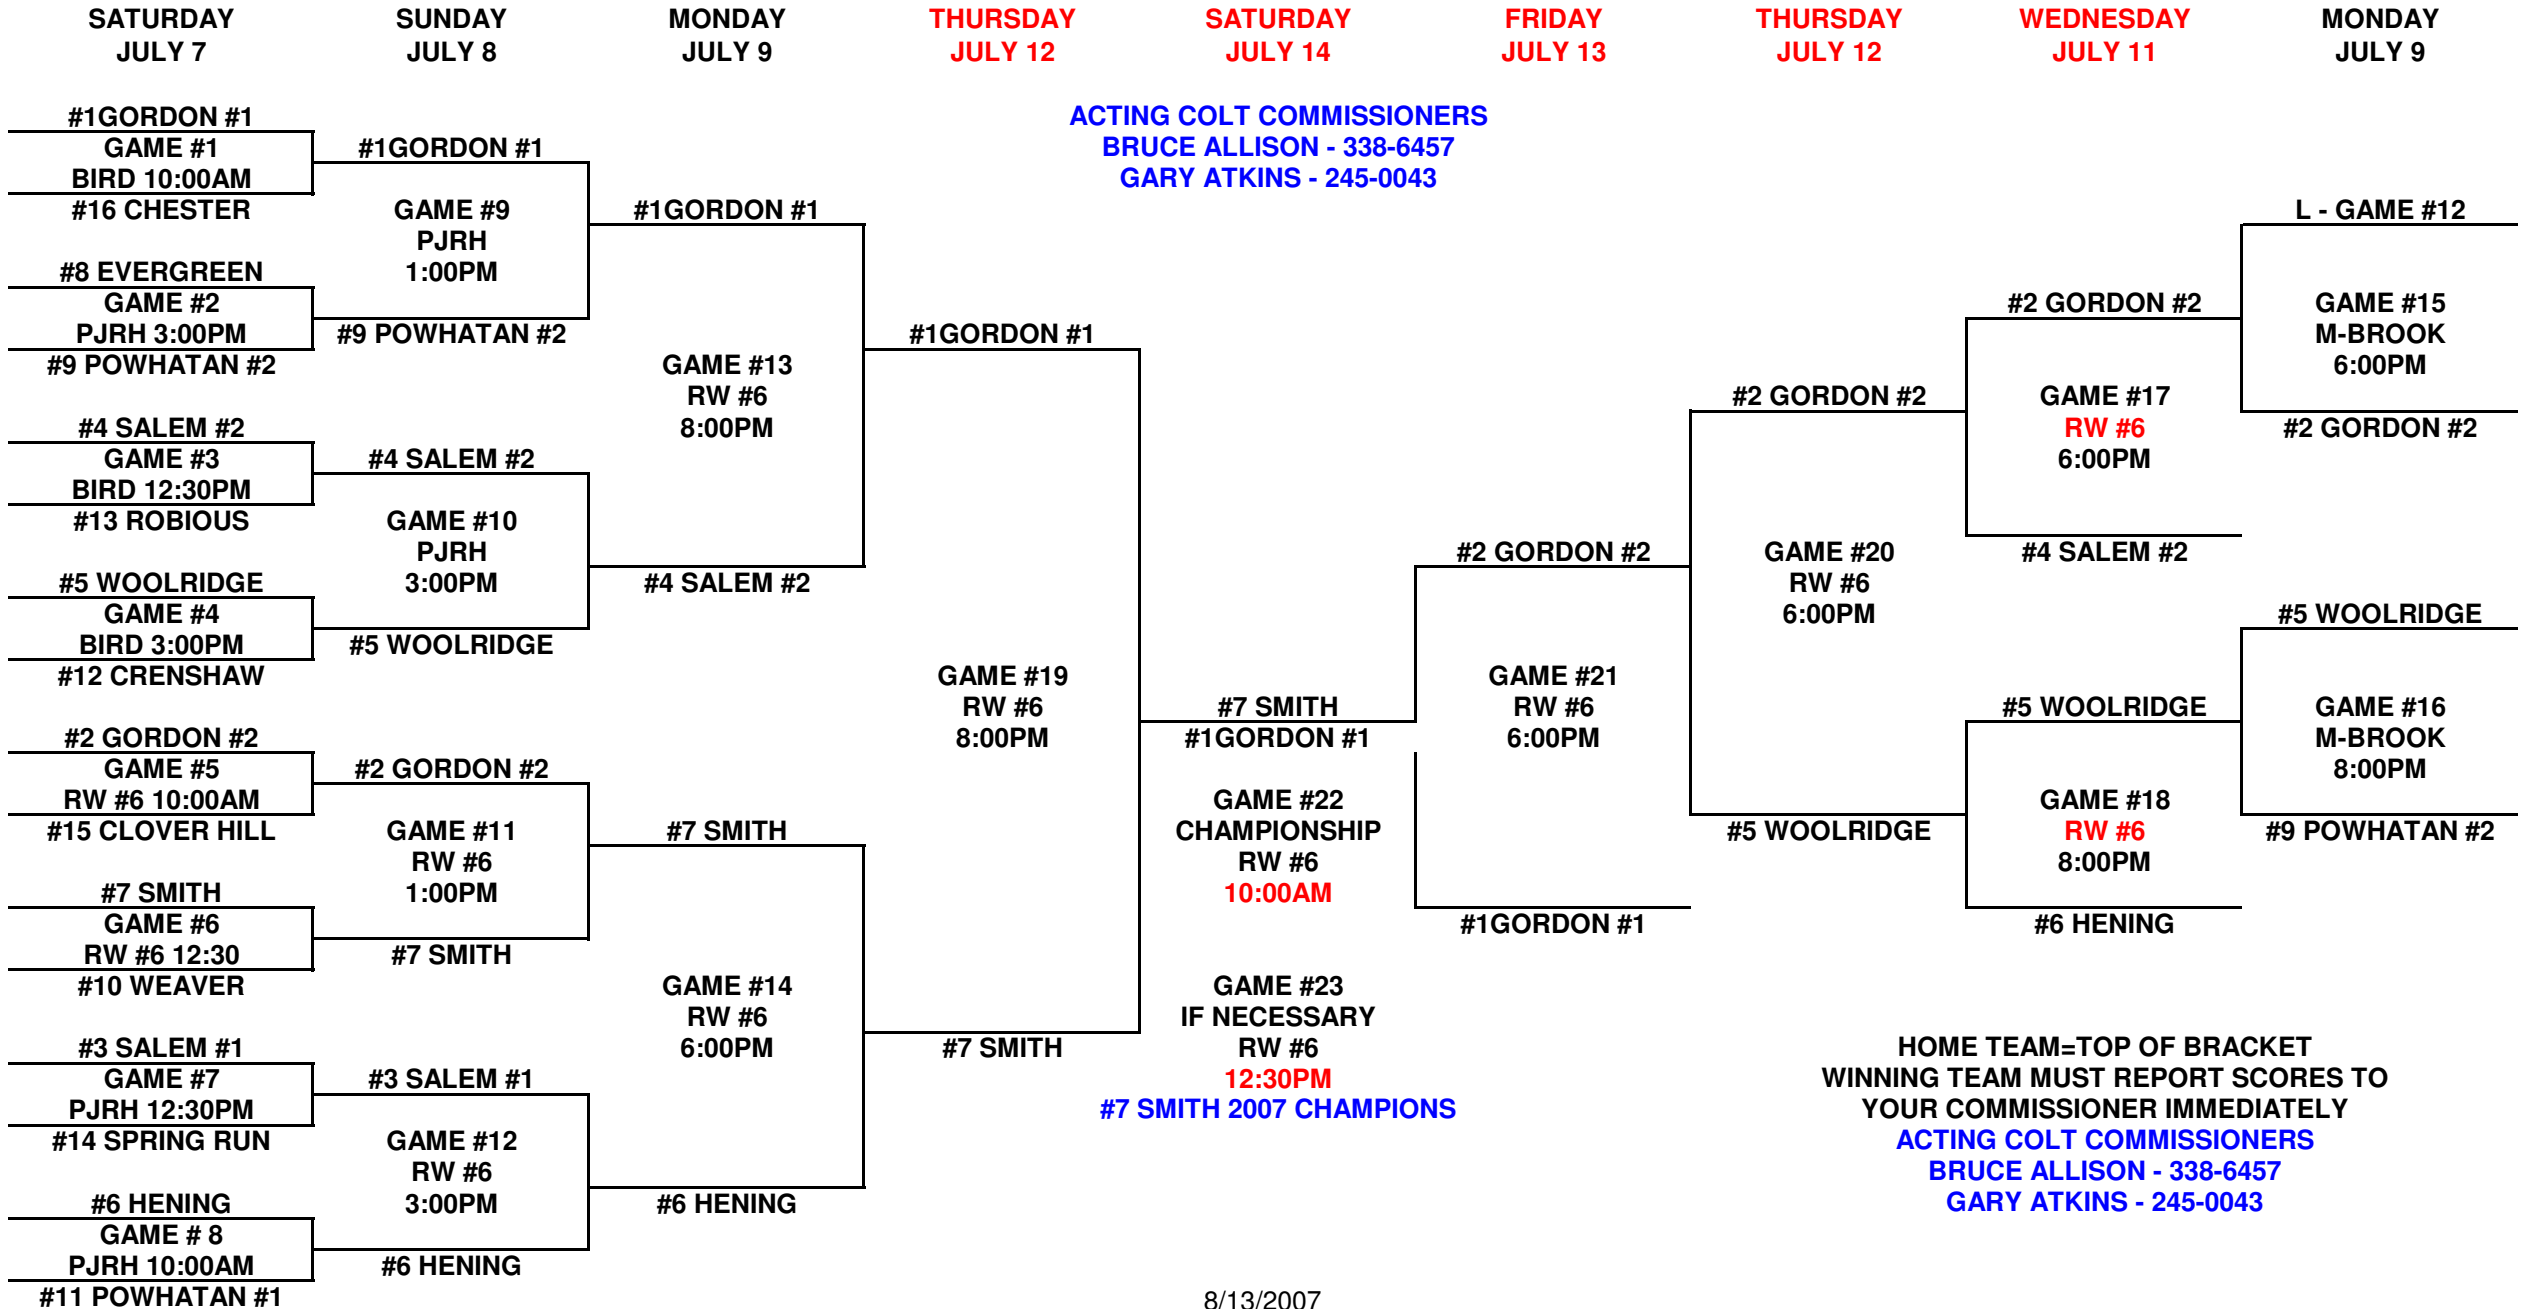

2007 COLT DIVISION PLAY-OFFS

Revision 1

Updated 08/13/07 10:15 PM