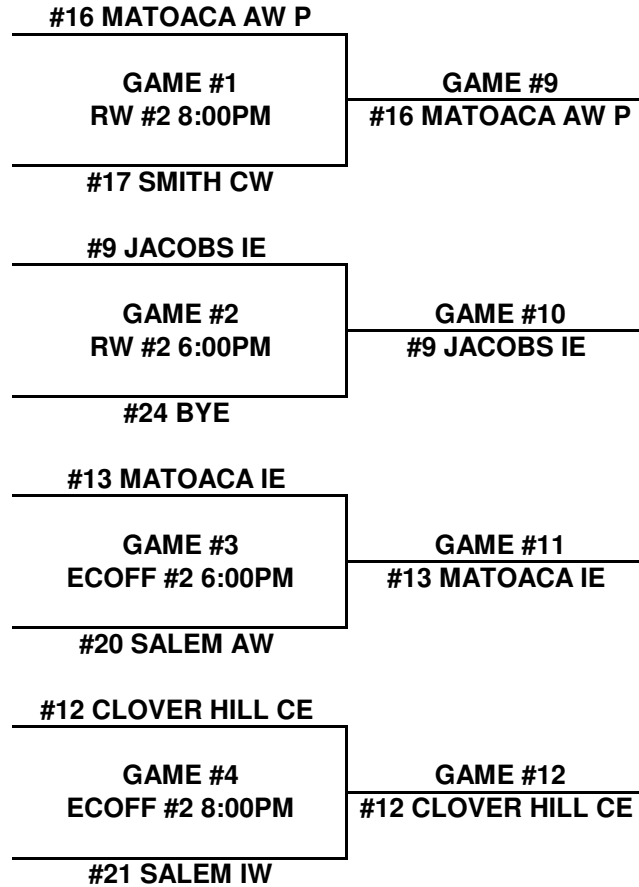

# 2007 PINTO SEEDS 16 - 24

Updated 08/13/07 10:15 PM

THURSDAY  
JUNE 21

THUSDAY  
JUNE 21