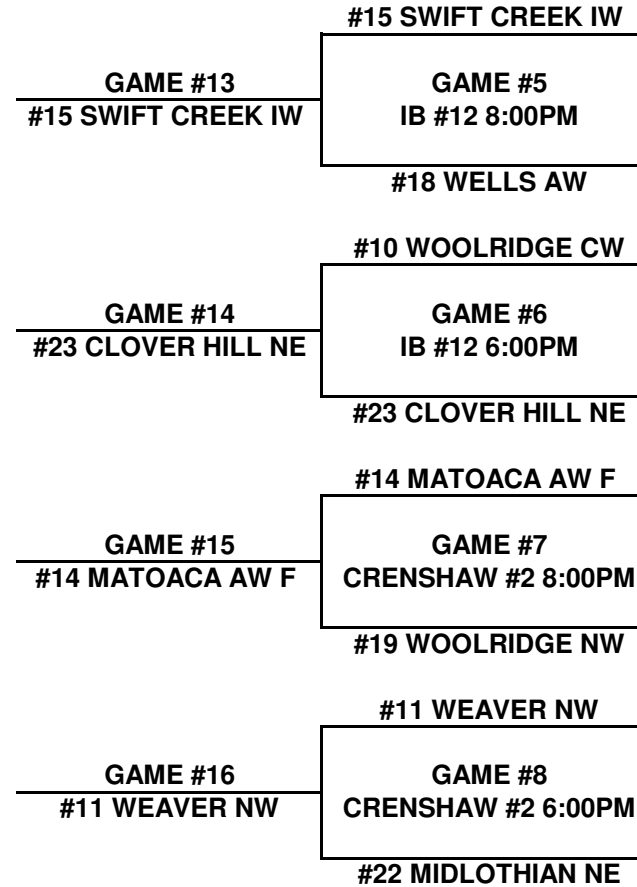

# 2007 PINTO SEEDS 16 - 24

Updated 08/13/07 10:15 PM

THURSDAY  
JUNE 21

THUSDAY  
JUNE 21