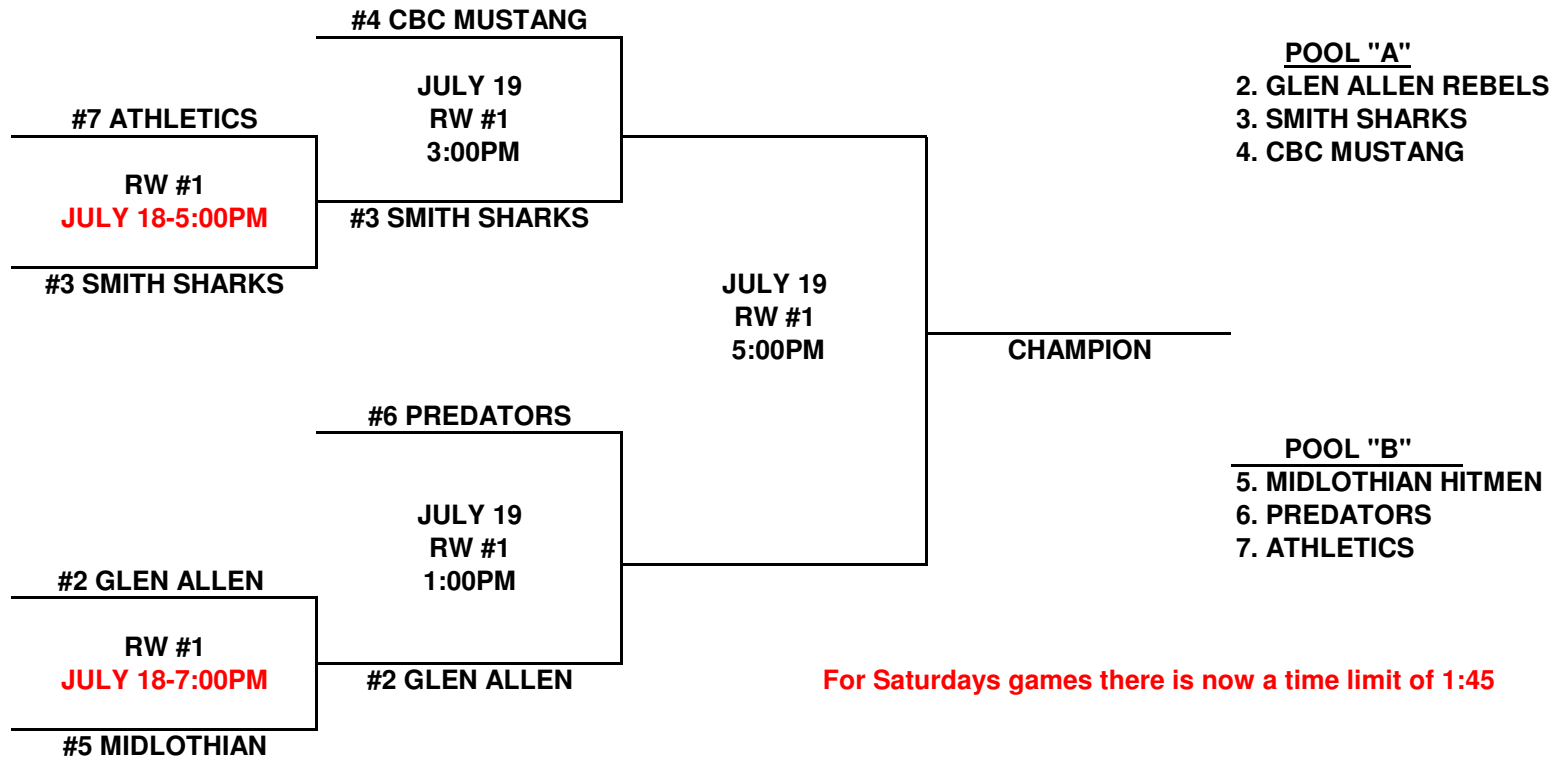

2009 CIB 10 UNDER "MUSTANG" TOURNAMENT

Revision 1

Updated 07/19/09 8:34 AM

POOL "A"

GAME	DATE	FIELD / TIME	WINNER	LOSER	SCORE
2 VS 3	JULY 16	RW #2 - 6:00PM	#2	#3	16 - 0
4 VS 2	JULY 18	RW #2 - 12:00PM	#4	#2	
3 VS 4	JULY 18	RW #2 - 2:00PM	#4	#3	

POOL "B"

GAME	DATE	FIELD / TIME	WINNER	LOSER	SCORE
5 VS 6	JULY 16	RW #1 - 6:00PM	#6	#5	
7 VS 5	JULY 18	RW #1 - 12:00PM	#7	#5	
6 VS 7	JULY 18	RW #1 - 2:00PM	#6	#7