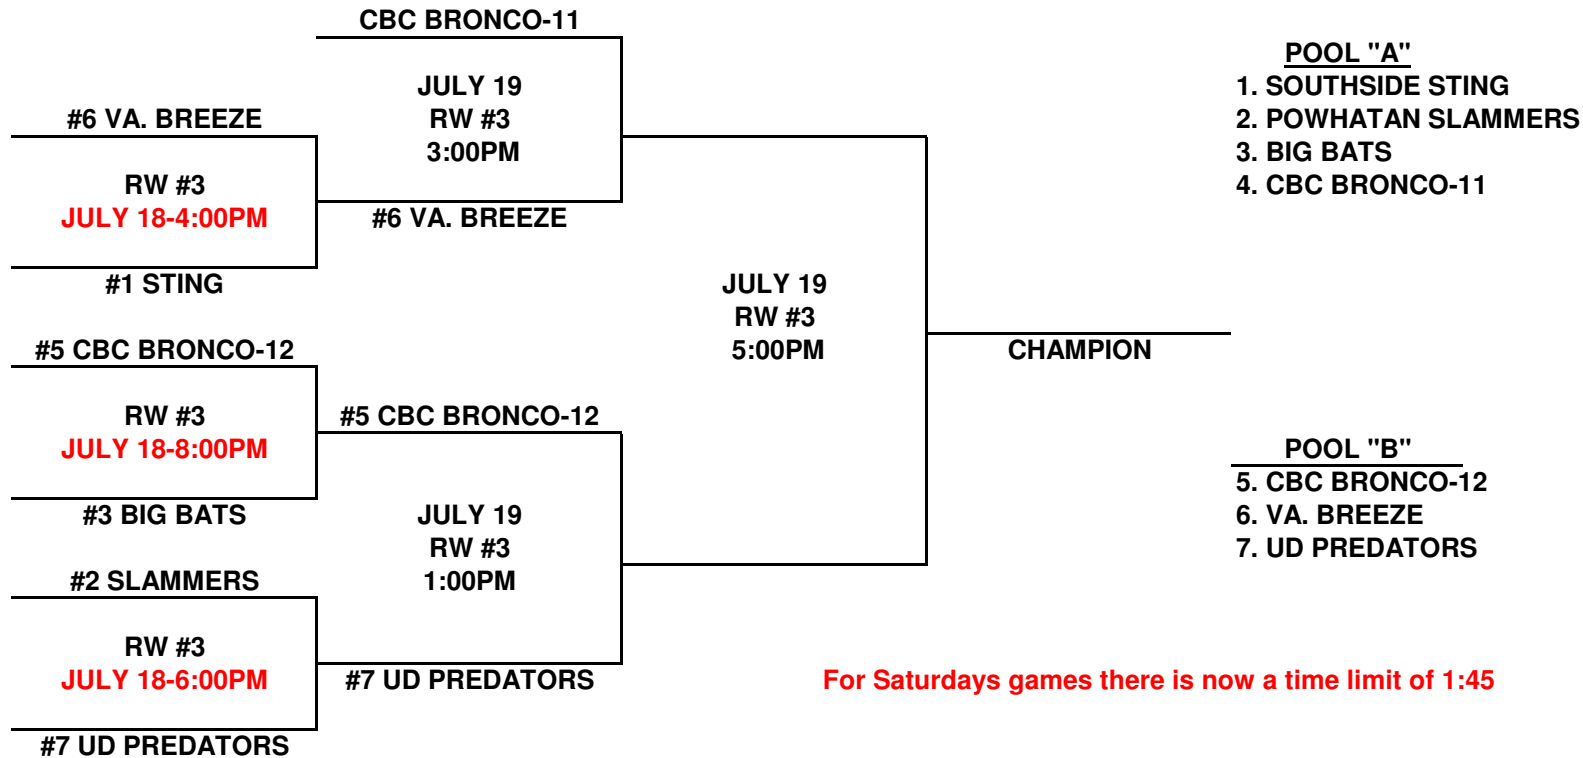

2009 CIB 12 UNDER "BRONCO" TOURNAMENT

Revision 1

Updated 07/19/09 8:34 AM

For Saturdays games there is now a time limit of 1:45

POOL "A"

GAME	DATE	FIELD / TIME	WINNER	LOSER	SCORE
1 VS 4	JULY 16	RW #3 - 6:00PM	#4	#1	17 - 5
2 VS 3	JULY 16	RW #3 - 8:00PM	#2	#3	5 - 3
L VS L	JULY 18	RW #3 - 12:00PM	#3	#1	17 - 6
W VS W	JULY 18	RW #3 - 2:00PM	#4	#2	8 - 2

POOL "B"

GAME	DATE	FIELD / TIME	WINNER	LOSER	SCORE
5 VS 6	JULY 16	RW #4 - 6:00PM	#5	#6	22 - 3
5 VS 7	JULY 18	RW #4 - 12:00PM	#5	#7	12 - 5
6 VS 7	JULY 18	RW #4 - 2:00PM	#7	#6